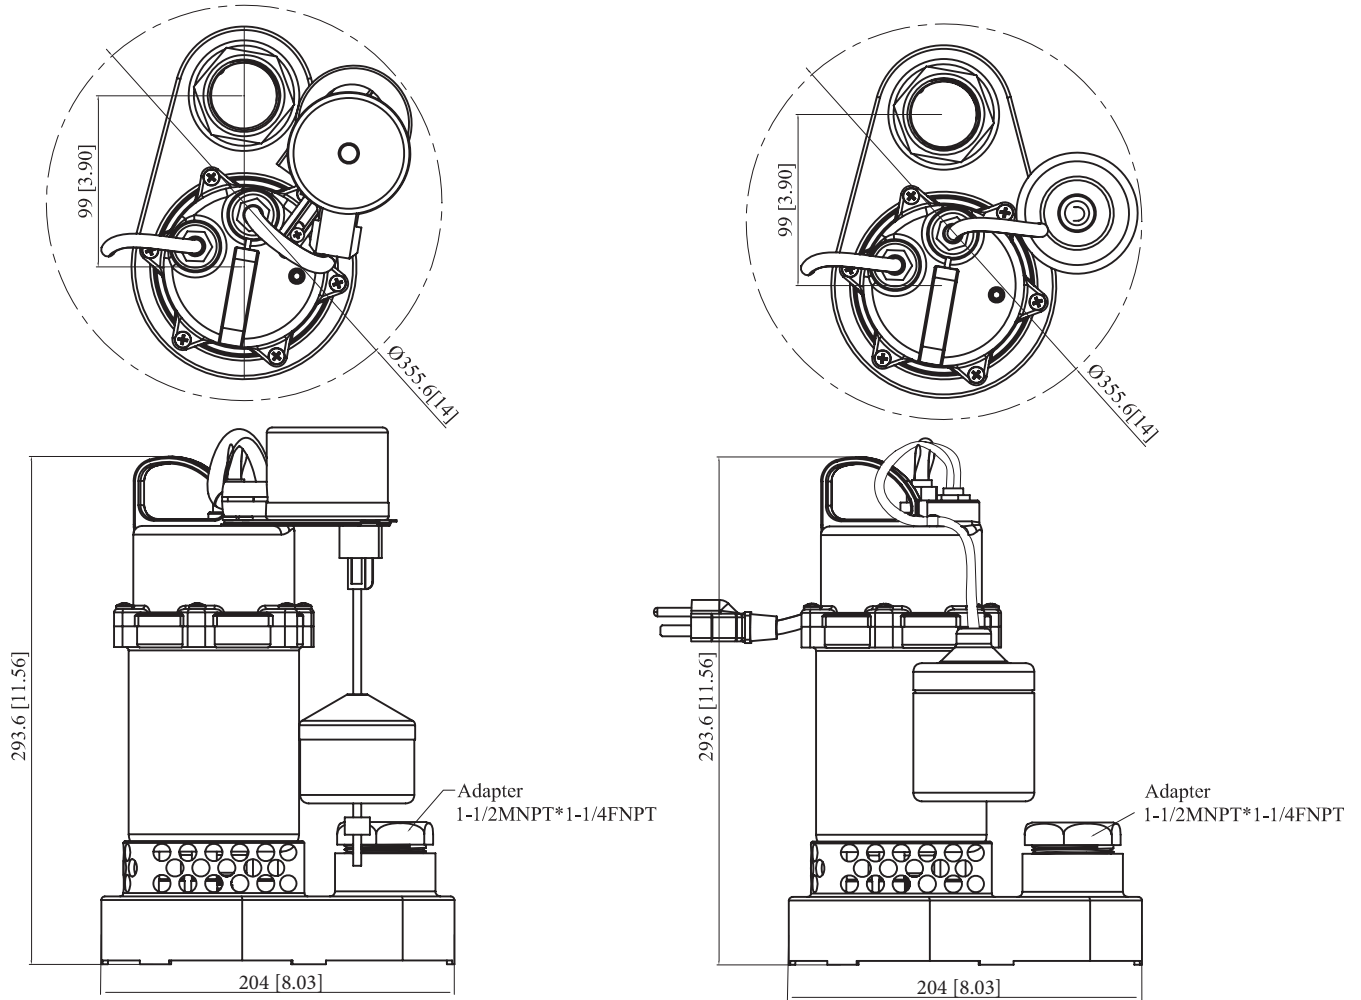

SUMP PUMPS

PS50V and PS50W Dimensional Data

P U M P

Honest, Professional, Dependable

1899 Cottage Street, Ashland, Ohio 44805

Telephone: 855 281-6830 • Fax: 877 326-1994 • ashlandpump.com