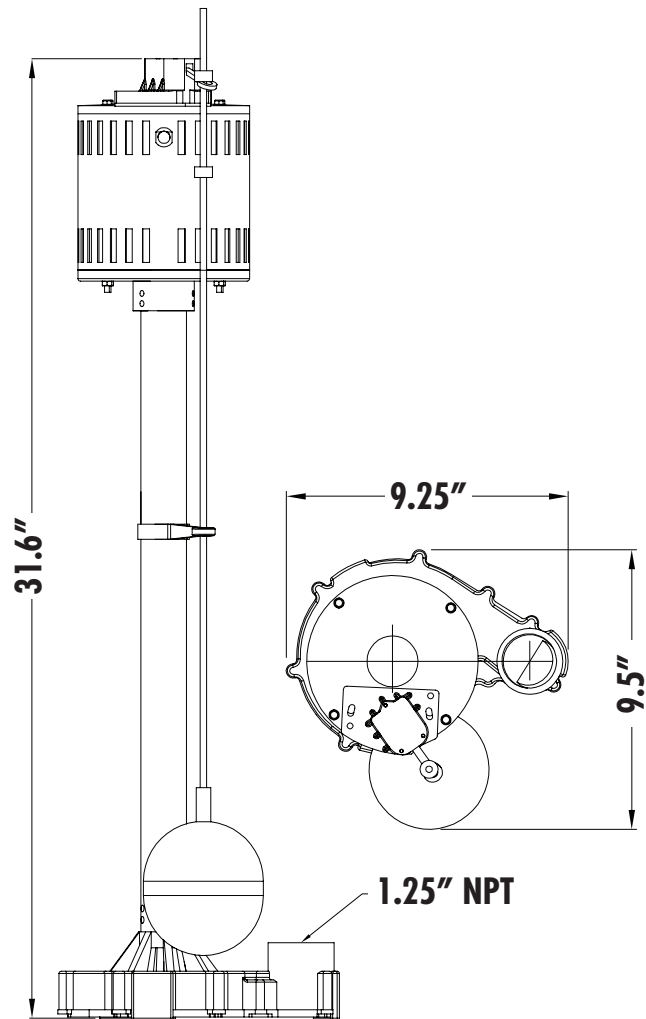

PED33B Dimensional Data

Ashland

P U M P

Honest, Professional, Dependable

1899 Cottage Street, Ashland, Ohio 44805

Telephone: 855 281-6830 · Fax: 877 326-1994 · ashlandpump.com