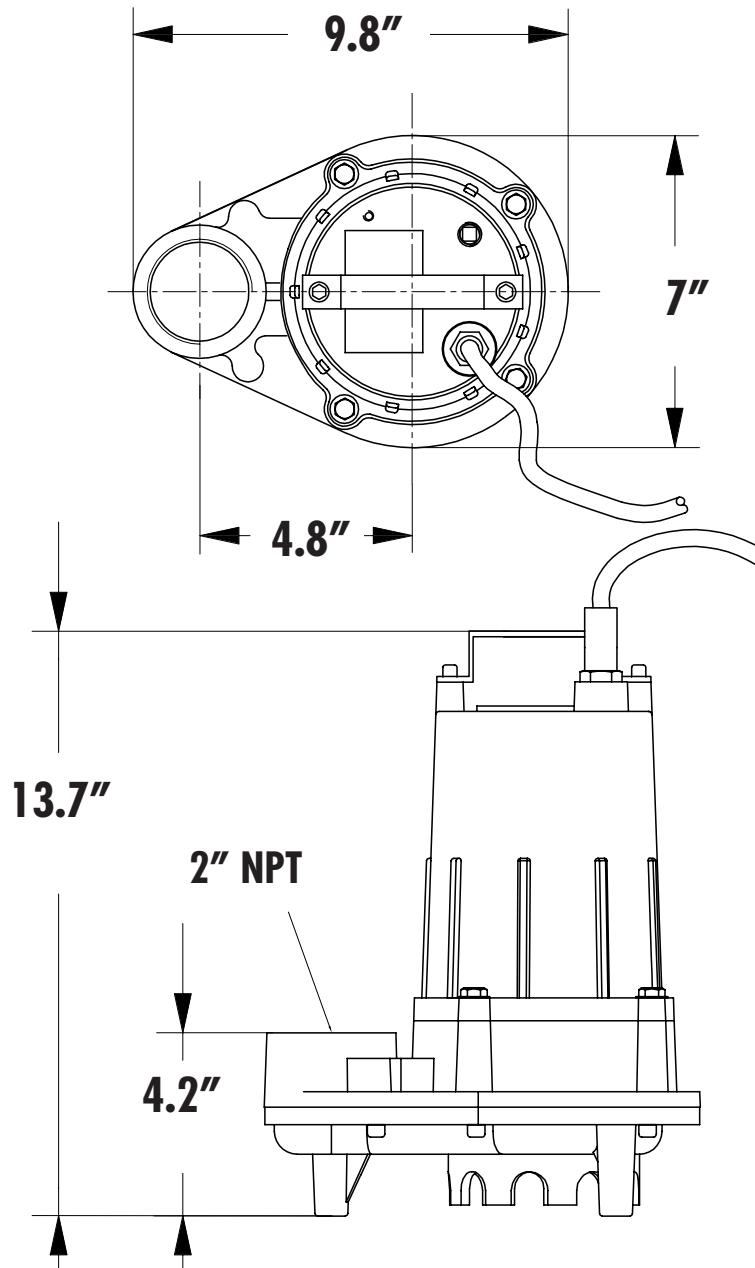

EFFLUENT PUMPS
EP40 Dimensional Data

P U M P

Honest, Professional, Dependable

1899 Cottage Street, Ashland, Ohio 44805
Telephone: 855 281-6830 · Fax: 877 326-1994 · ashlandpump.com