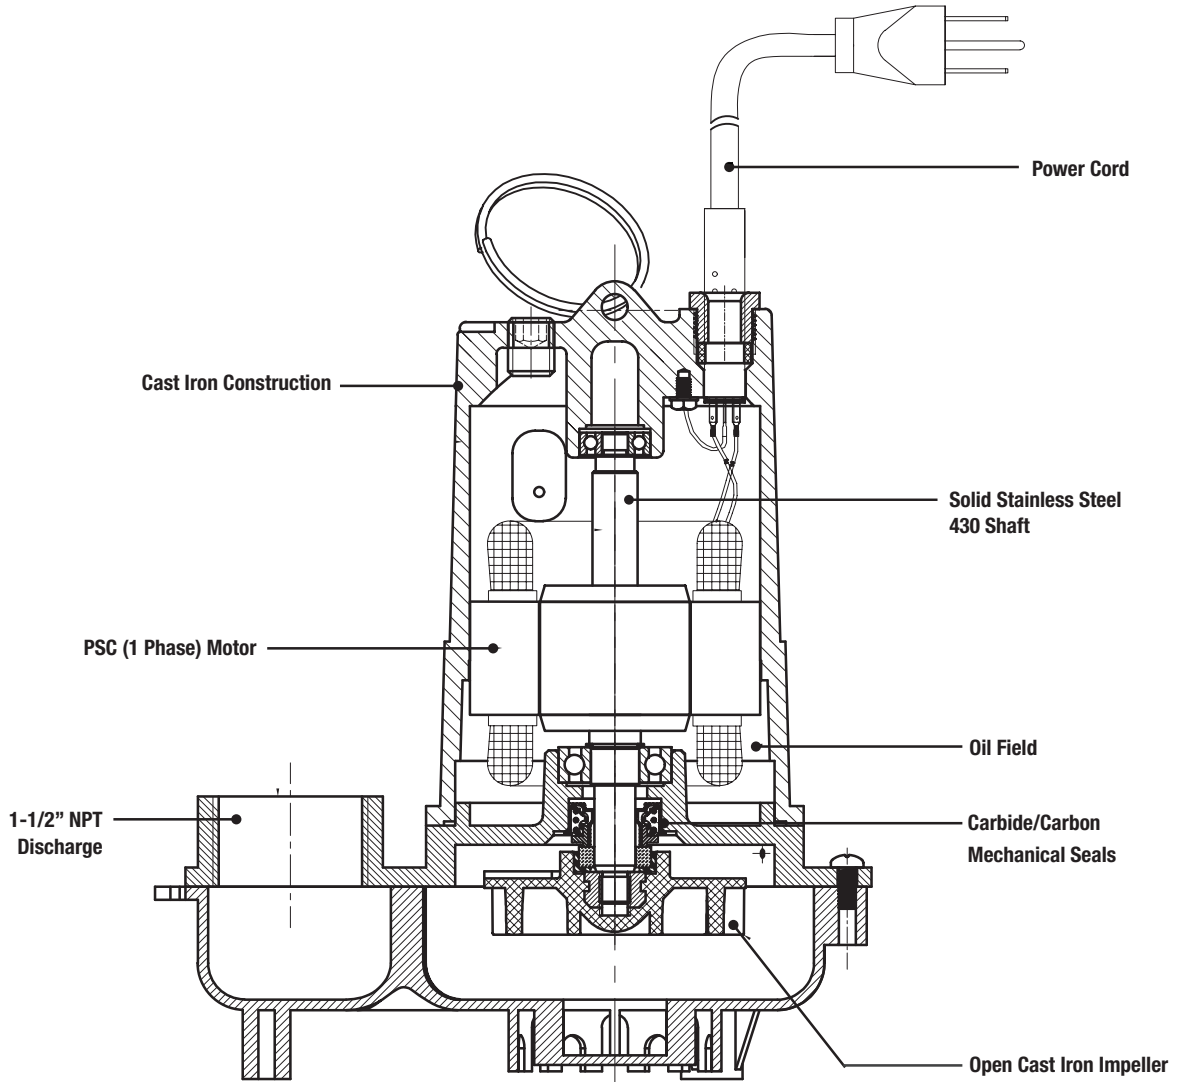

EFFLUENT PUMPS
EPH30 Features

P U M P

Honest, Professional, Dependable

1899 Cottage Street, Ashland, Ohio 44805

Telephone: 855 281-6830 • Fax: 877 326-1994 • ashlandpump.com