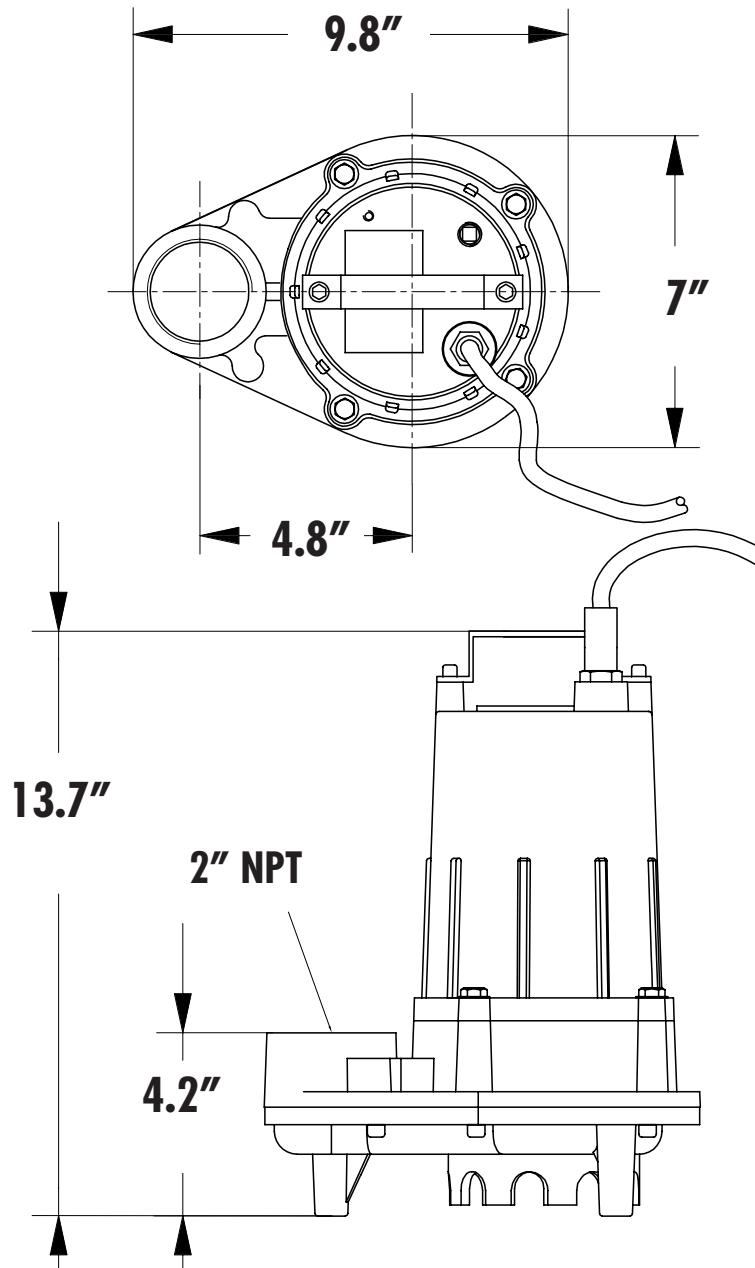

EFFLUENT PUMPS
EP45 Dimensional Data

P U M P

Honest, Professional, Dependable

1899 Cottage Street, Ashland, Ohio 44805
Telephone: 855 281-6830 · Fax: 877 326-1994 · ashlandpump.com