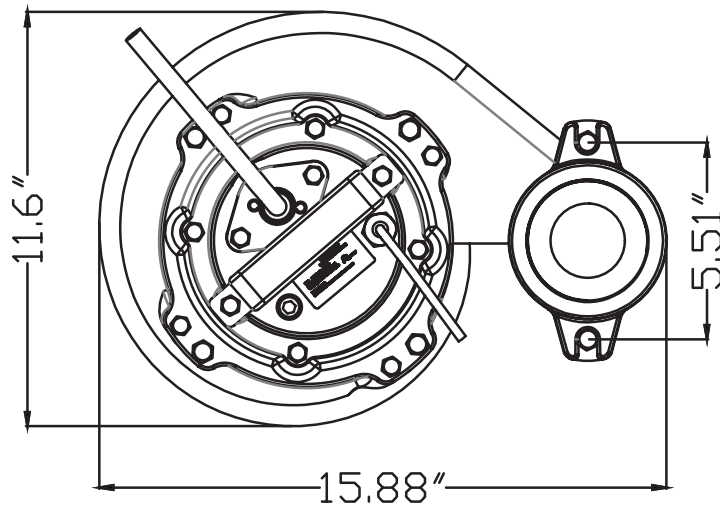

SEWAGE PUMPS

SWFD100 Dimensional Data

P U M P

Honest, Professional, Dependable

1899 Cottage Street, Ashland, Ohio 44805

Telephone: 855 281-6830 • Fax: 877 326-1994 • ashlandpump.com