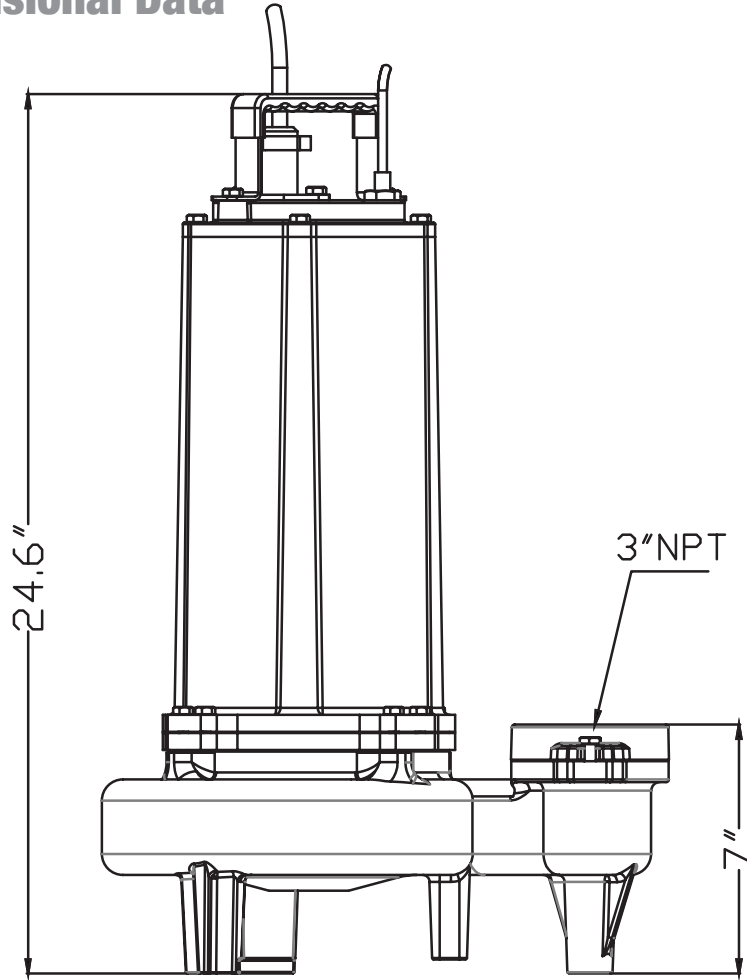

SEWAGE PUMPS

SWFD100 Dimensional Data

P U M P

Honest, Professional, Dependable

1899 Cottage Street, Ashland, Ohio 44805

Telephone: 855 281-6830 • Fax: 877 326-1994 • ashlandpump.com