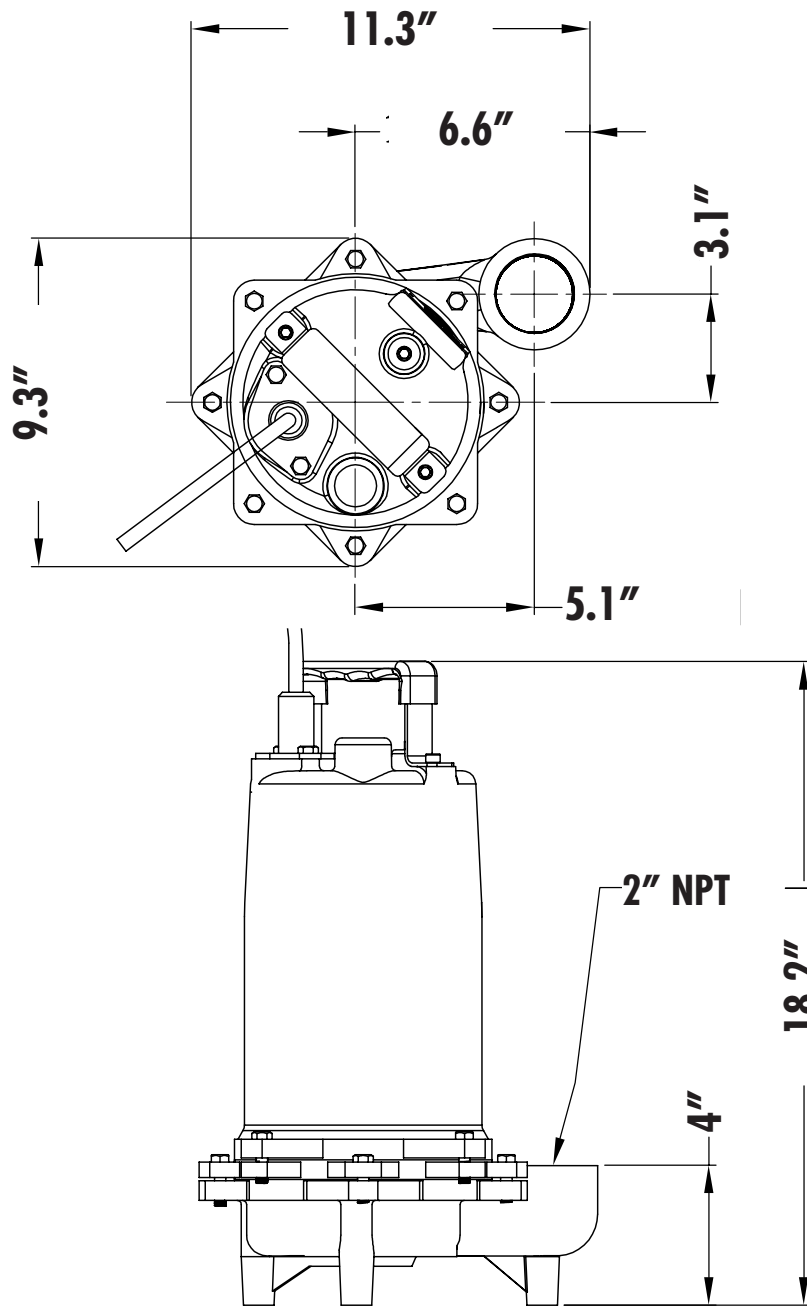

EFFLUENT PUMPS

EP50 Dimensional Data

P U M P

Honest, Professional, Dependable

1899 Cottage Street, Ashland, Ohio 44805
Telephone: 855 281-6830 · Fax: 877 326-1994 · ashlandpump.com