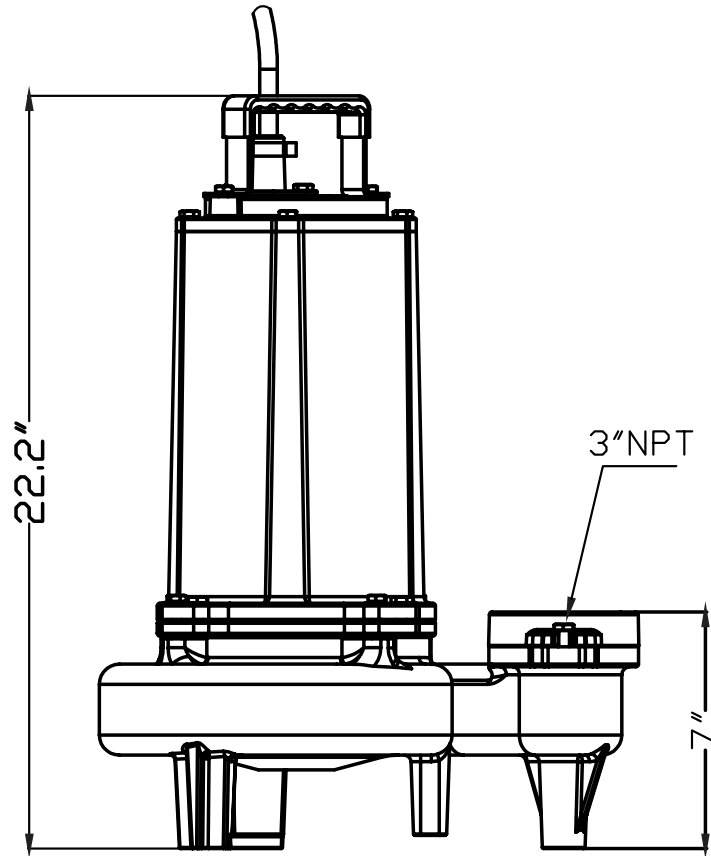

SEWAGE PUMPS

SWF200 Dimensional Data

P U M P

Honest, Professional, Dependable

1899 Cottage Street, Ashland, Ohio 44805

Telephone: 855 281-6830 • Fax: 877 326-1994 • ashlandpump.com