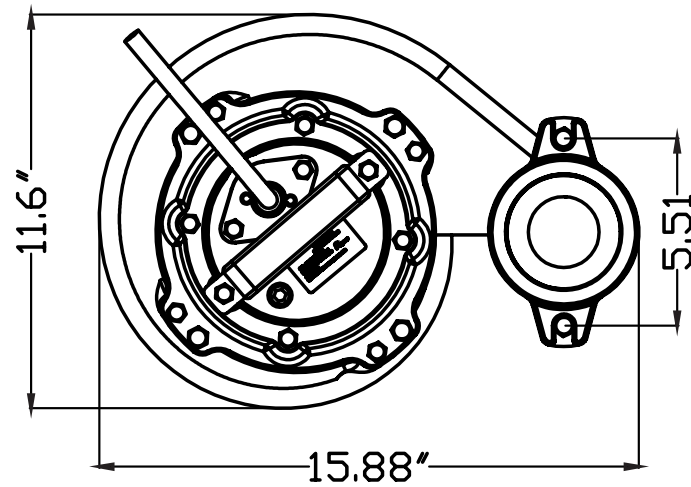

SEWAGE PUMPS

SWF200 Dimensional Data

P U M P

Honest, Professional, Dependable

1899 Cottage Street, Ashland, Ohio 44805

Telephone: 855 281-6830 • Fax: 877 326-1994 • ashlandpump.com