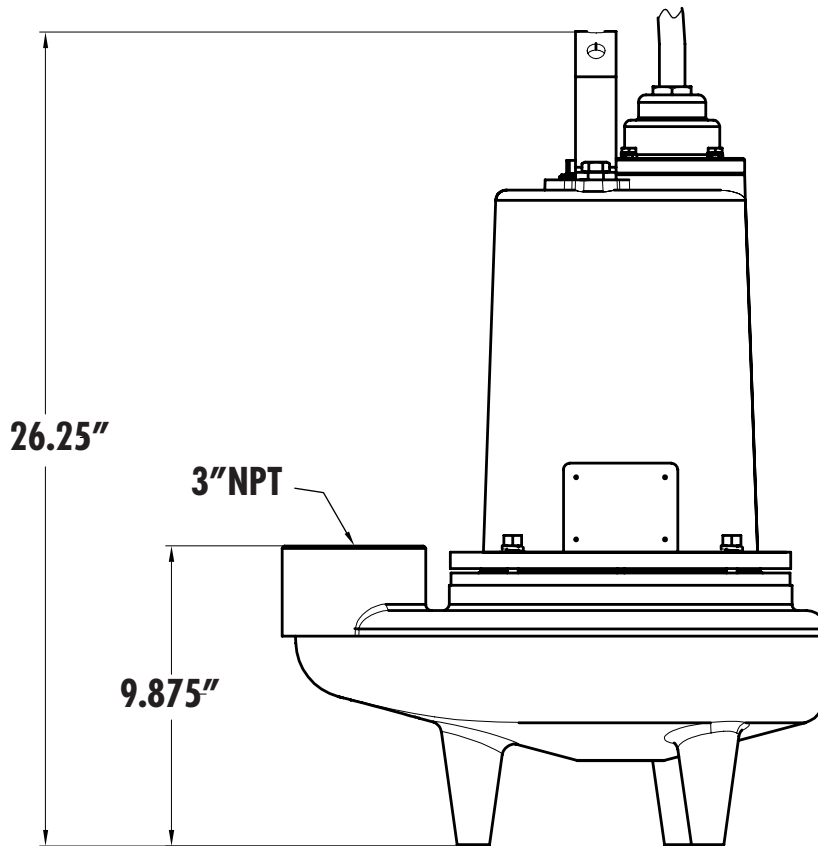

SEWAGE PUMPS

SWF300 Dimensional Data

P U M P

Honest, Professional, Dependable

1899 Cottage Street, Ashland, Ohio 44805

Telephone: 855 281-6830 • Fax: 877 326-1994 • ashlandpump.com