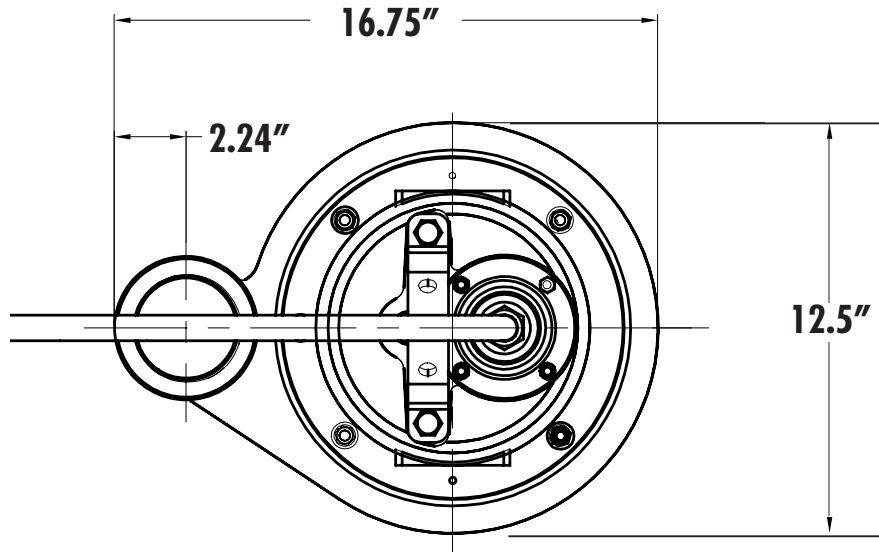

SEWAGE PUMPS

SWF300 Dimensional Data

P U M P

Honest, Professional, Dependable

1899 Cottage Street, Ashland, Ohio 44805

Telephone: 855 281-6830 • Fax: 877 326-1994 • ashlandpump.com