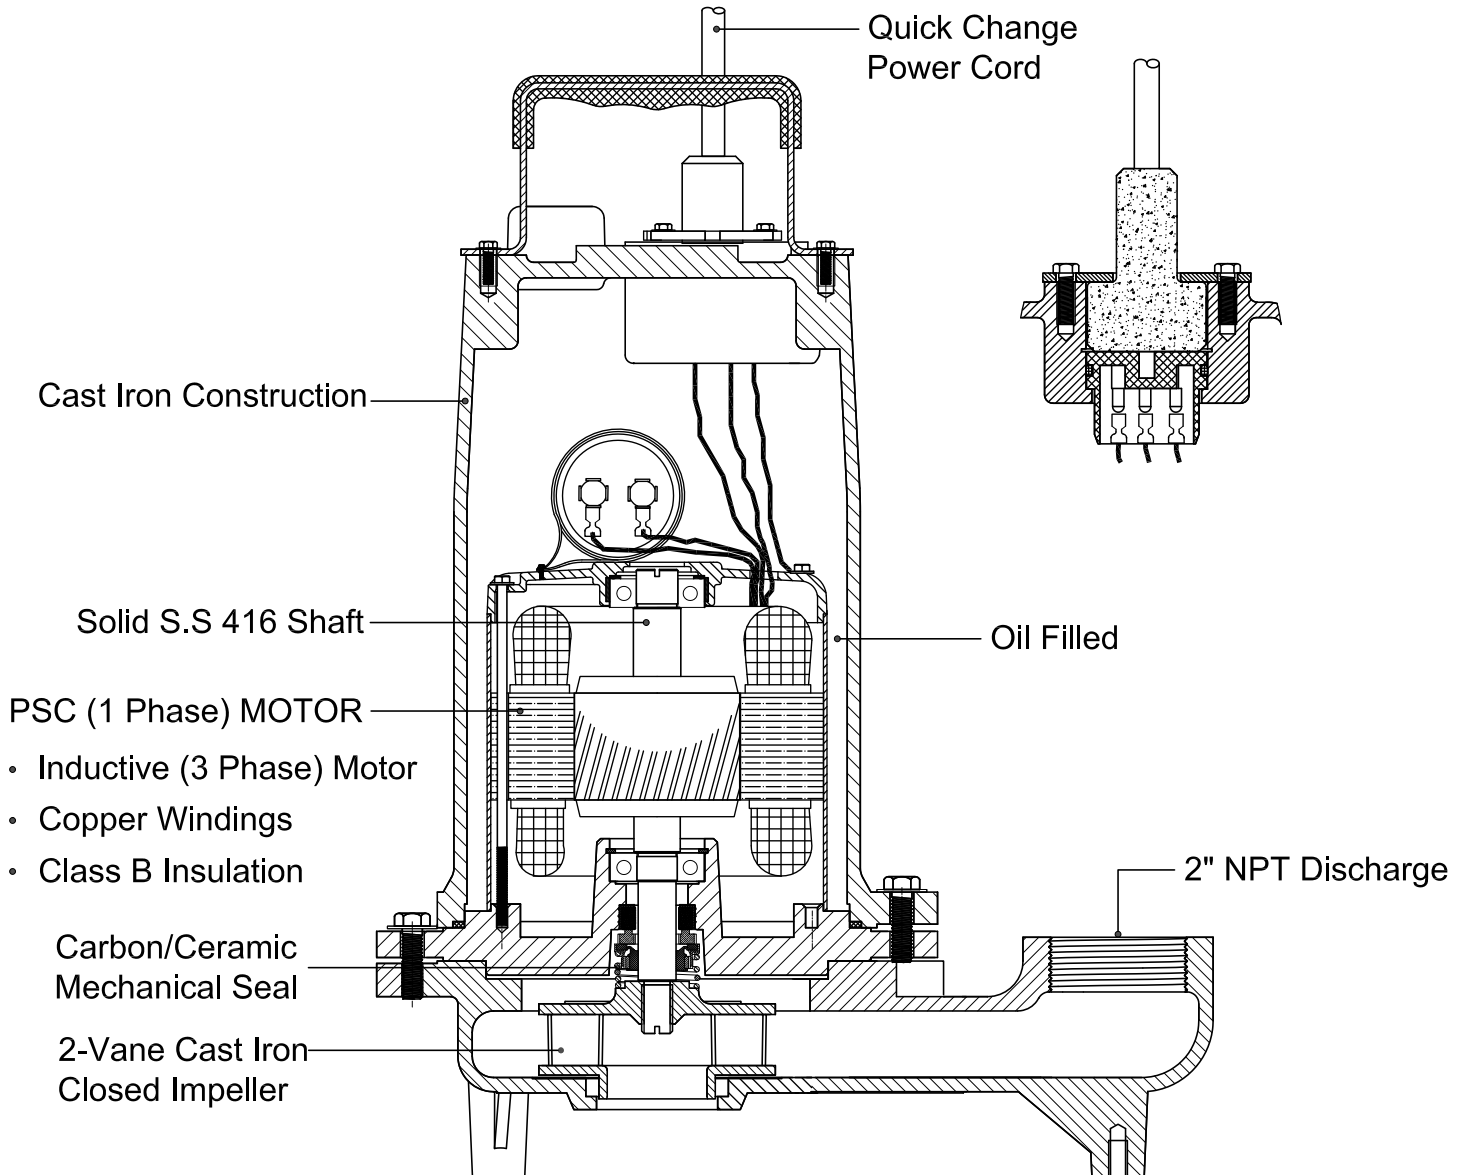

EFFLUENT PUMPS  
**EP50** Features Data

P U M P

*Honest, Professional, Dependable*

1899 Cottage Street, Ashland, Ohio 44805  
Telephone: 855 281-6830 · Fax: 877 326-1994 · [ashlandpump.com](http://ashlandpump.com)