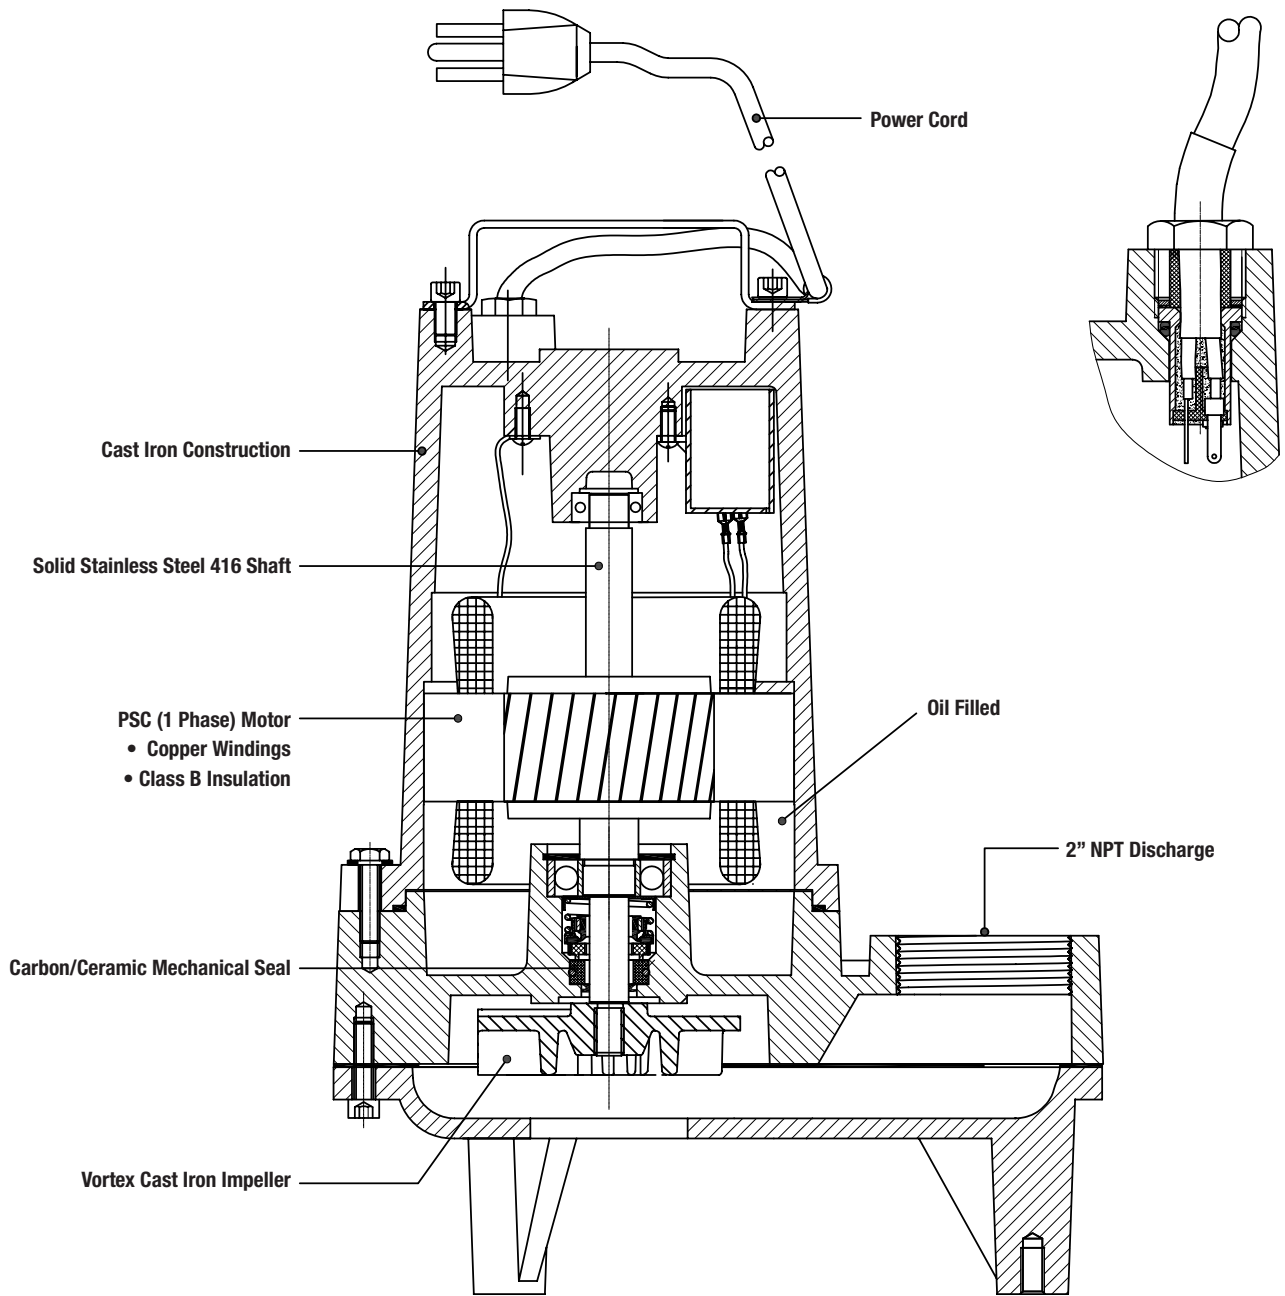

EFFLUENT PUMPS
EP40 Features Data

P U M P

Honest, Professional, Dependable

1899 Cottage Street, Ashland, Ohio 44805
Telephone: 855 281-6830 · Fax: 877 326-1994 · ashlandpump.com