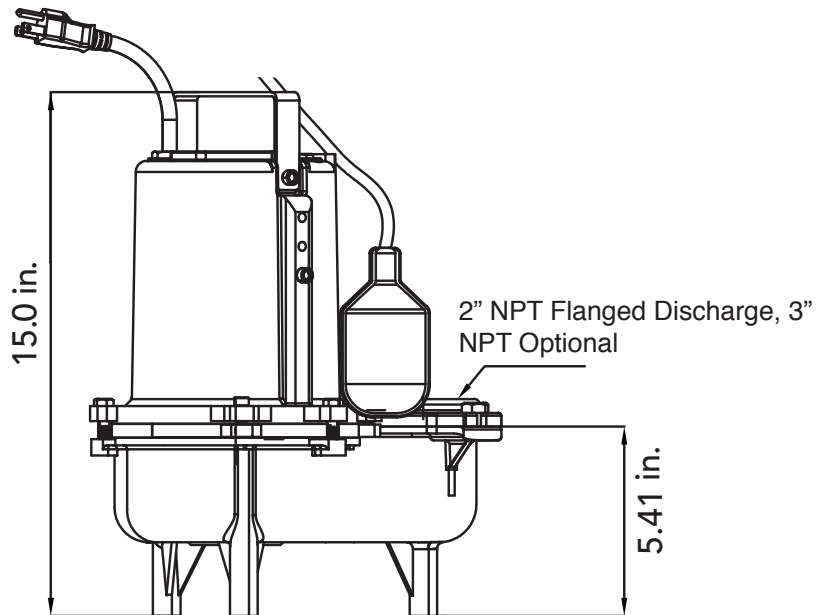

SEWAGE PUMPS

SW75 Dimensional Data

P U M P

Honest, Professional, Dependable

1899 Cottage Street, Ashland, Ohio 44805

Telephone: 855 281-6830 · Fax: 877 326-1994 · ashlandpump.com