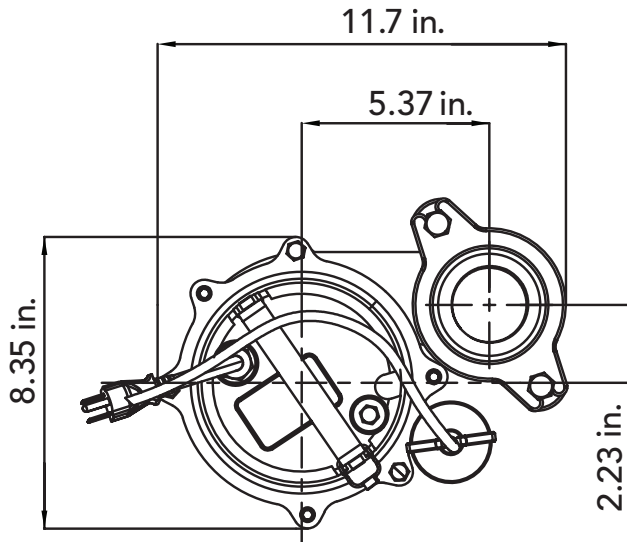

SEWAGE PUMPS

SW75 Dimensional Data

P U M P

Honest, Professional, Dependable

1899 Cottage Street, Ashland, Ohio 44805

Telephone: 855 281-6830 · Fax: 877 326-1994 · ashlandpump.com