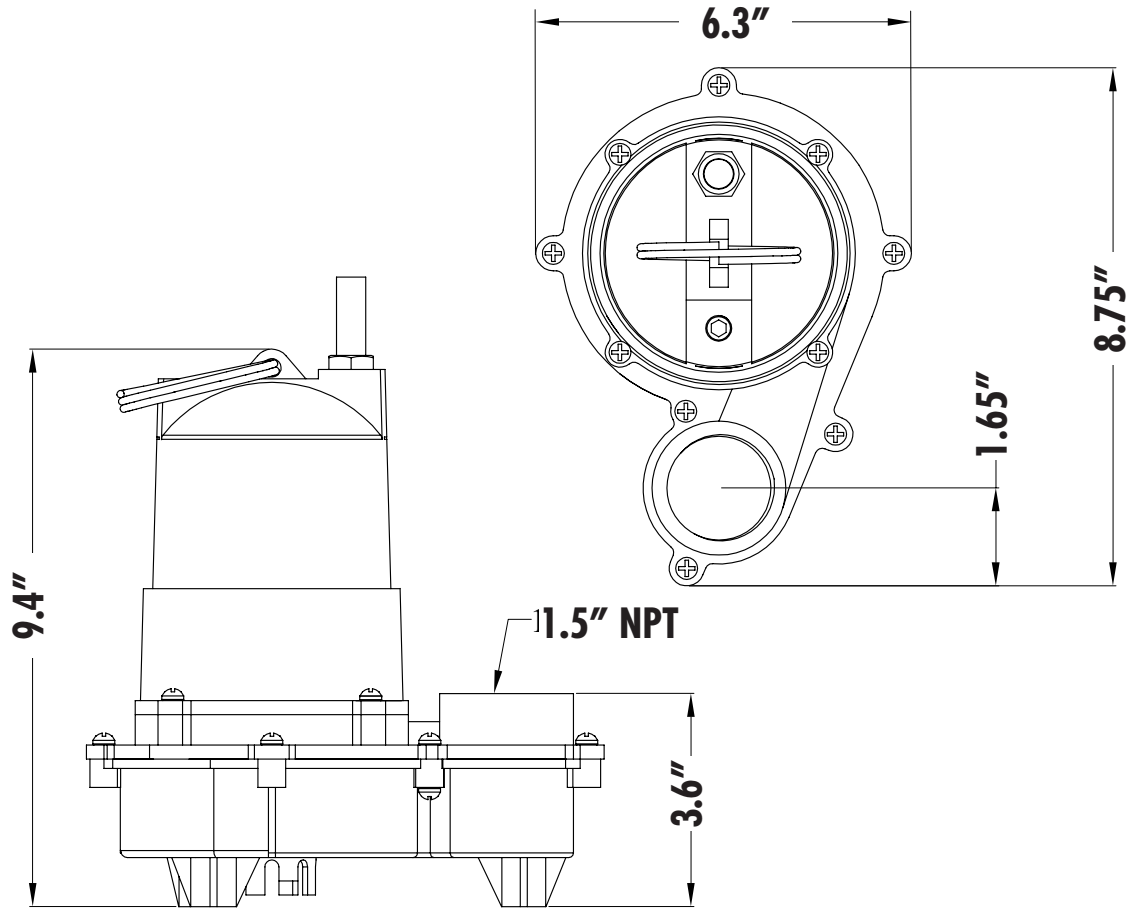

EFFLUENT PUMPS

EPH30 Dimensional Data

P U M P

Honest, Professional, Dependable

1899 Cottage Street, Ashland, Ohio 44805
Telephone: 855 281-6830 · Fax: 877 326-1994 · ashlandpump.com