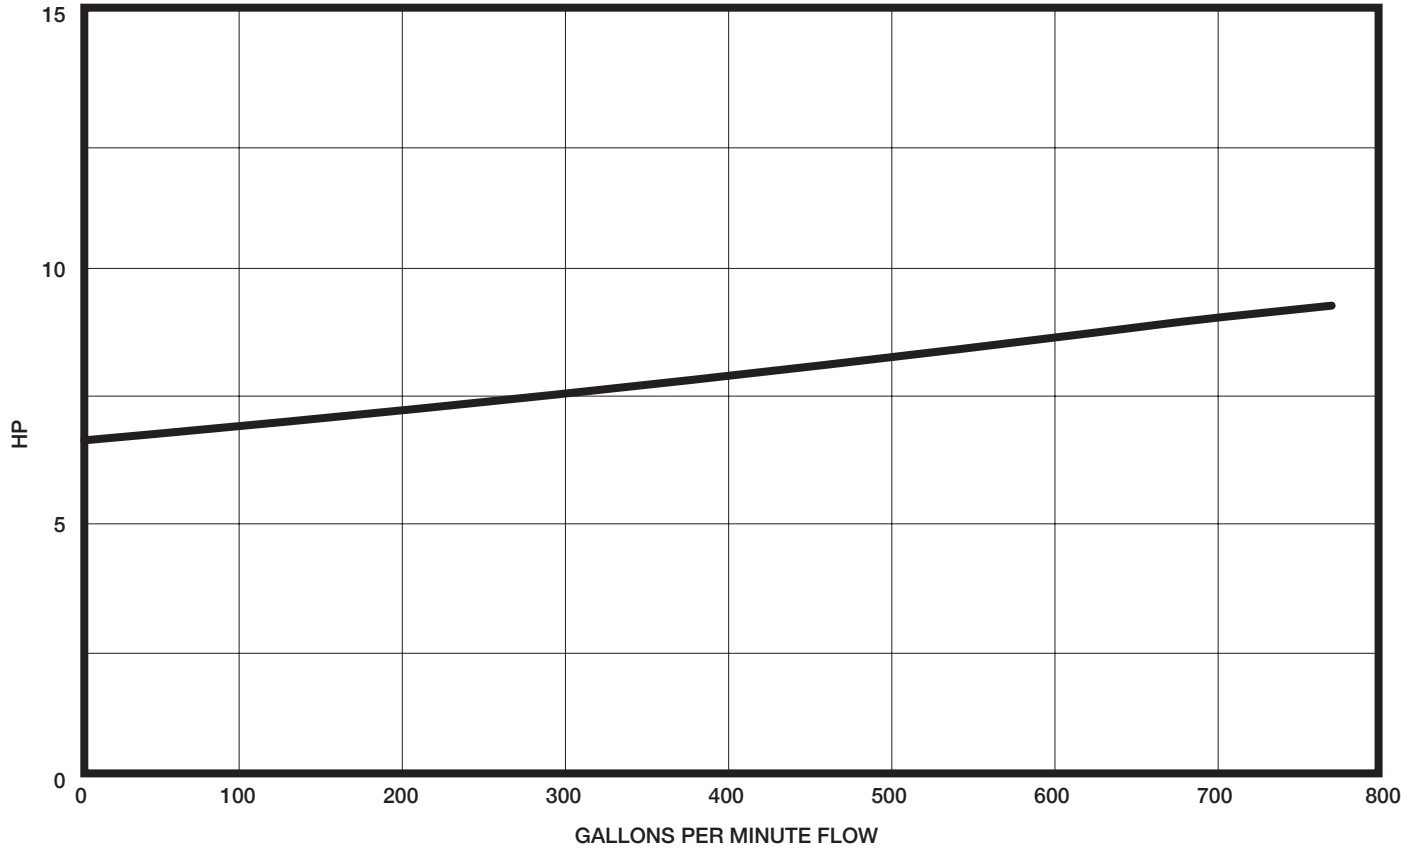

SOLIDS HANDLING PUMPS

3ANC1000 Performance Data

RPM: 1750 Discharge: 3"

P U M P

Honest, Professional, Dependable

1899 Cottage Street, Ashland, Ohio 44805

Telephone: 855 281-6830 • Fax: 877 326-1994 • ashlandpump.com