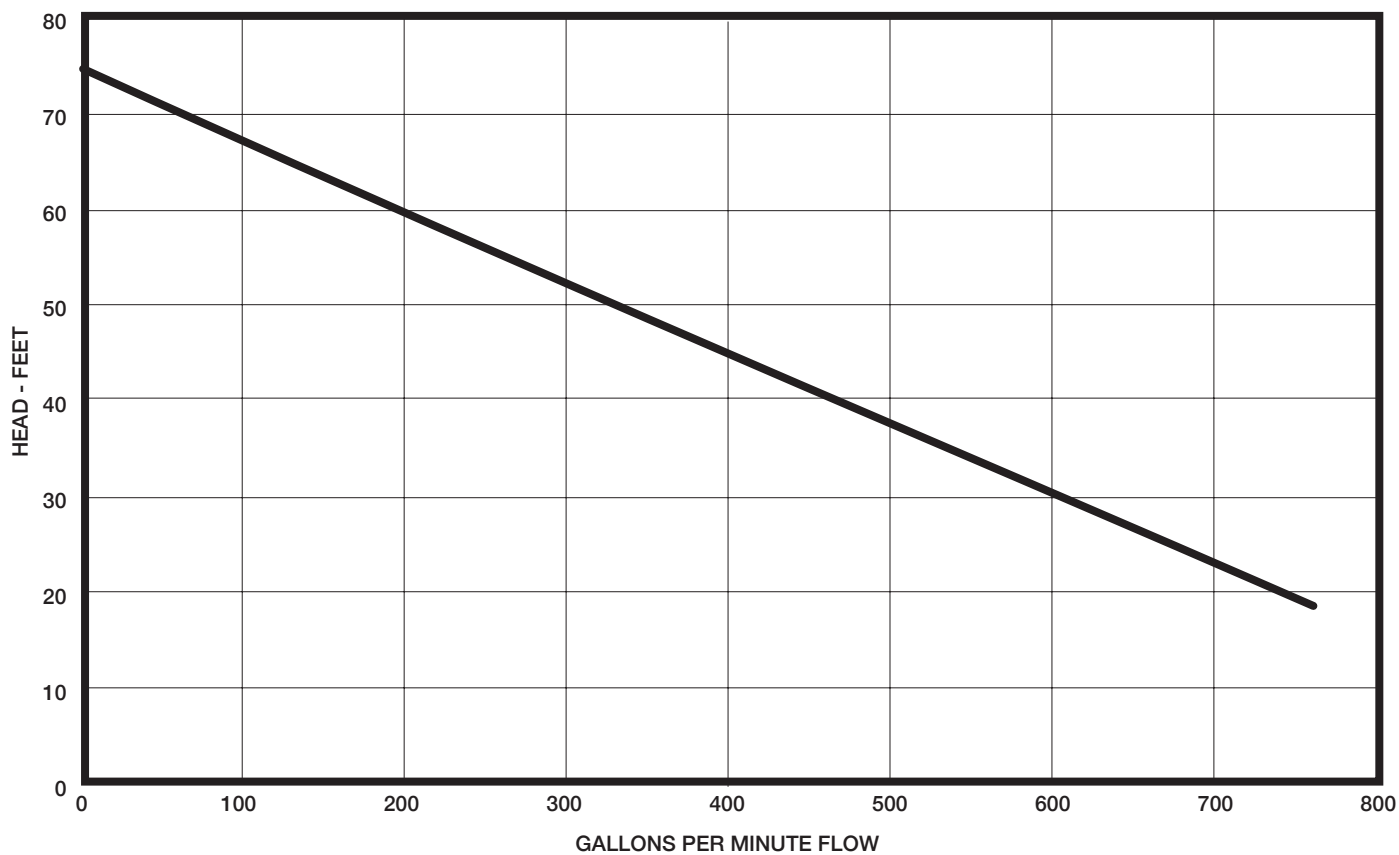

SOLIDS HANDLING PUMPS

3ANC1000 Performance Data

RPM: 1750 Discharge: 3"

P U M P

Honest, Professional, Dependable

1899 Cottage Street, Ashland, Ohio 44805

Telephone: 855 281-6830 • Fax: 877 326-1994 • ashlandpump.com