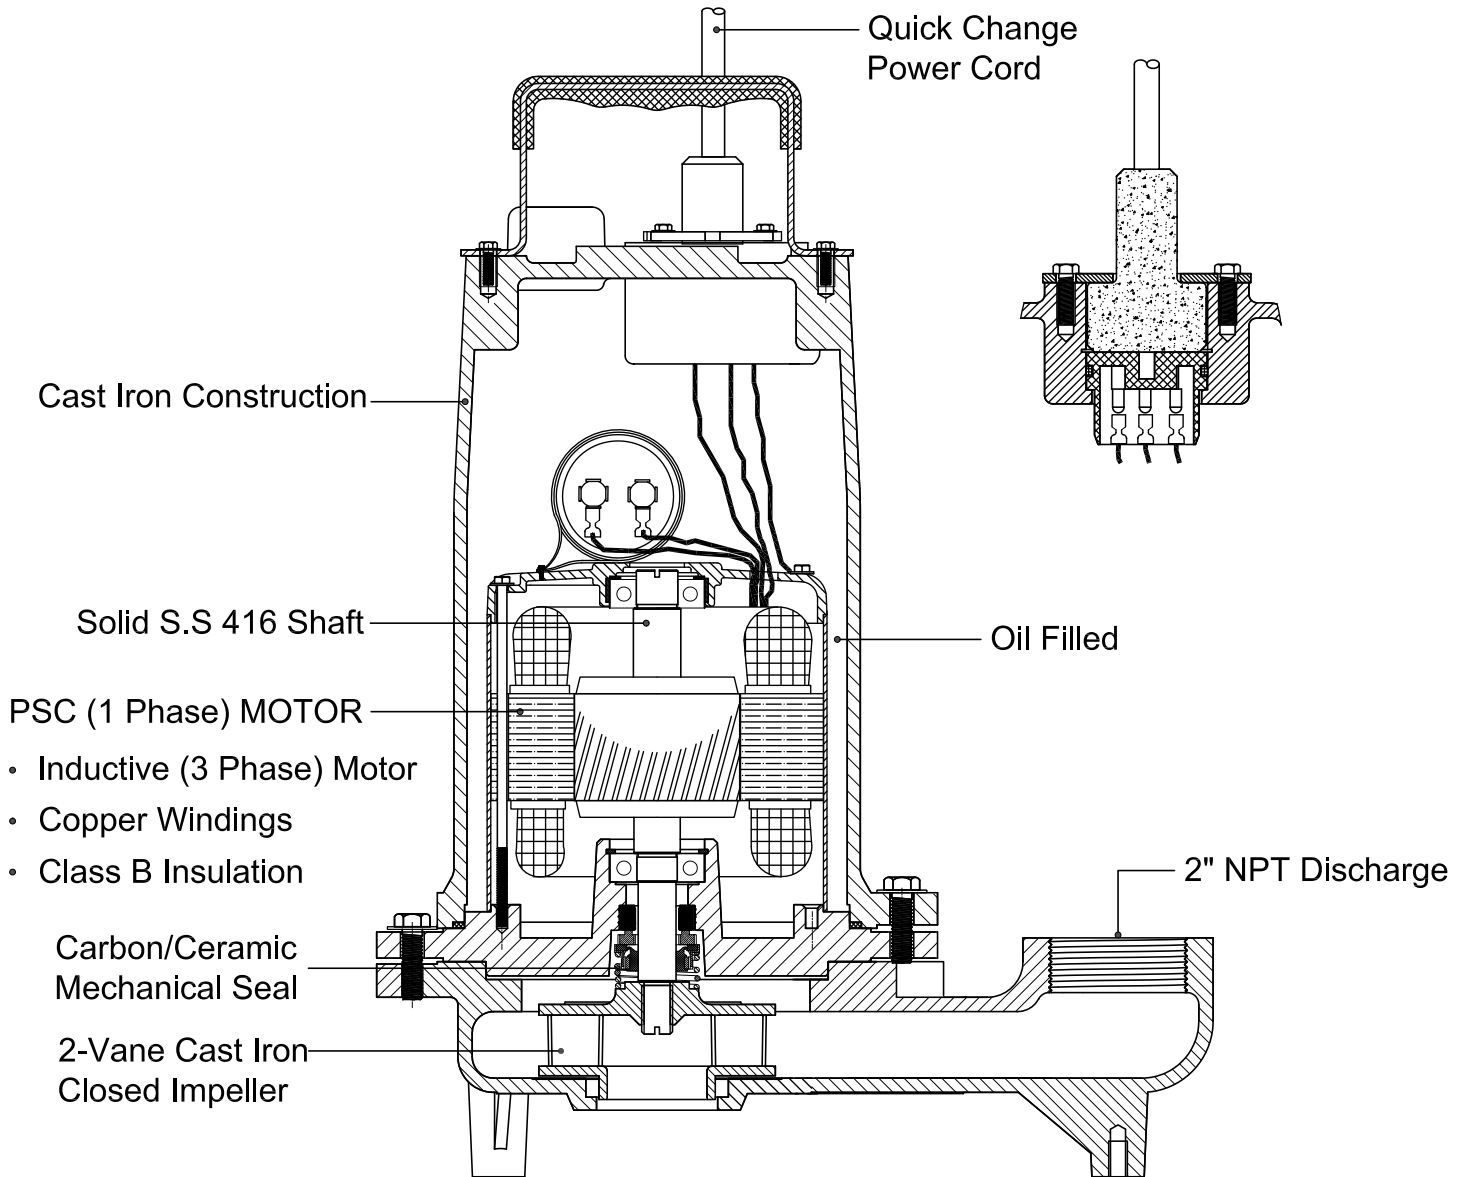

EFFLUENT PUMPS
EP75 Features Data

P U M P

Honest, Professional, Dependable

1899 Cottage Street, Ashland, Ohio 44805
Telephone: 855 281-6830 · Fax: 877 326-1994 · ashlandpump.com