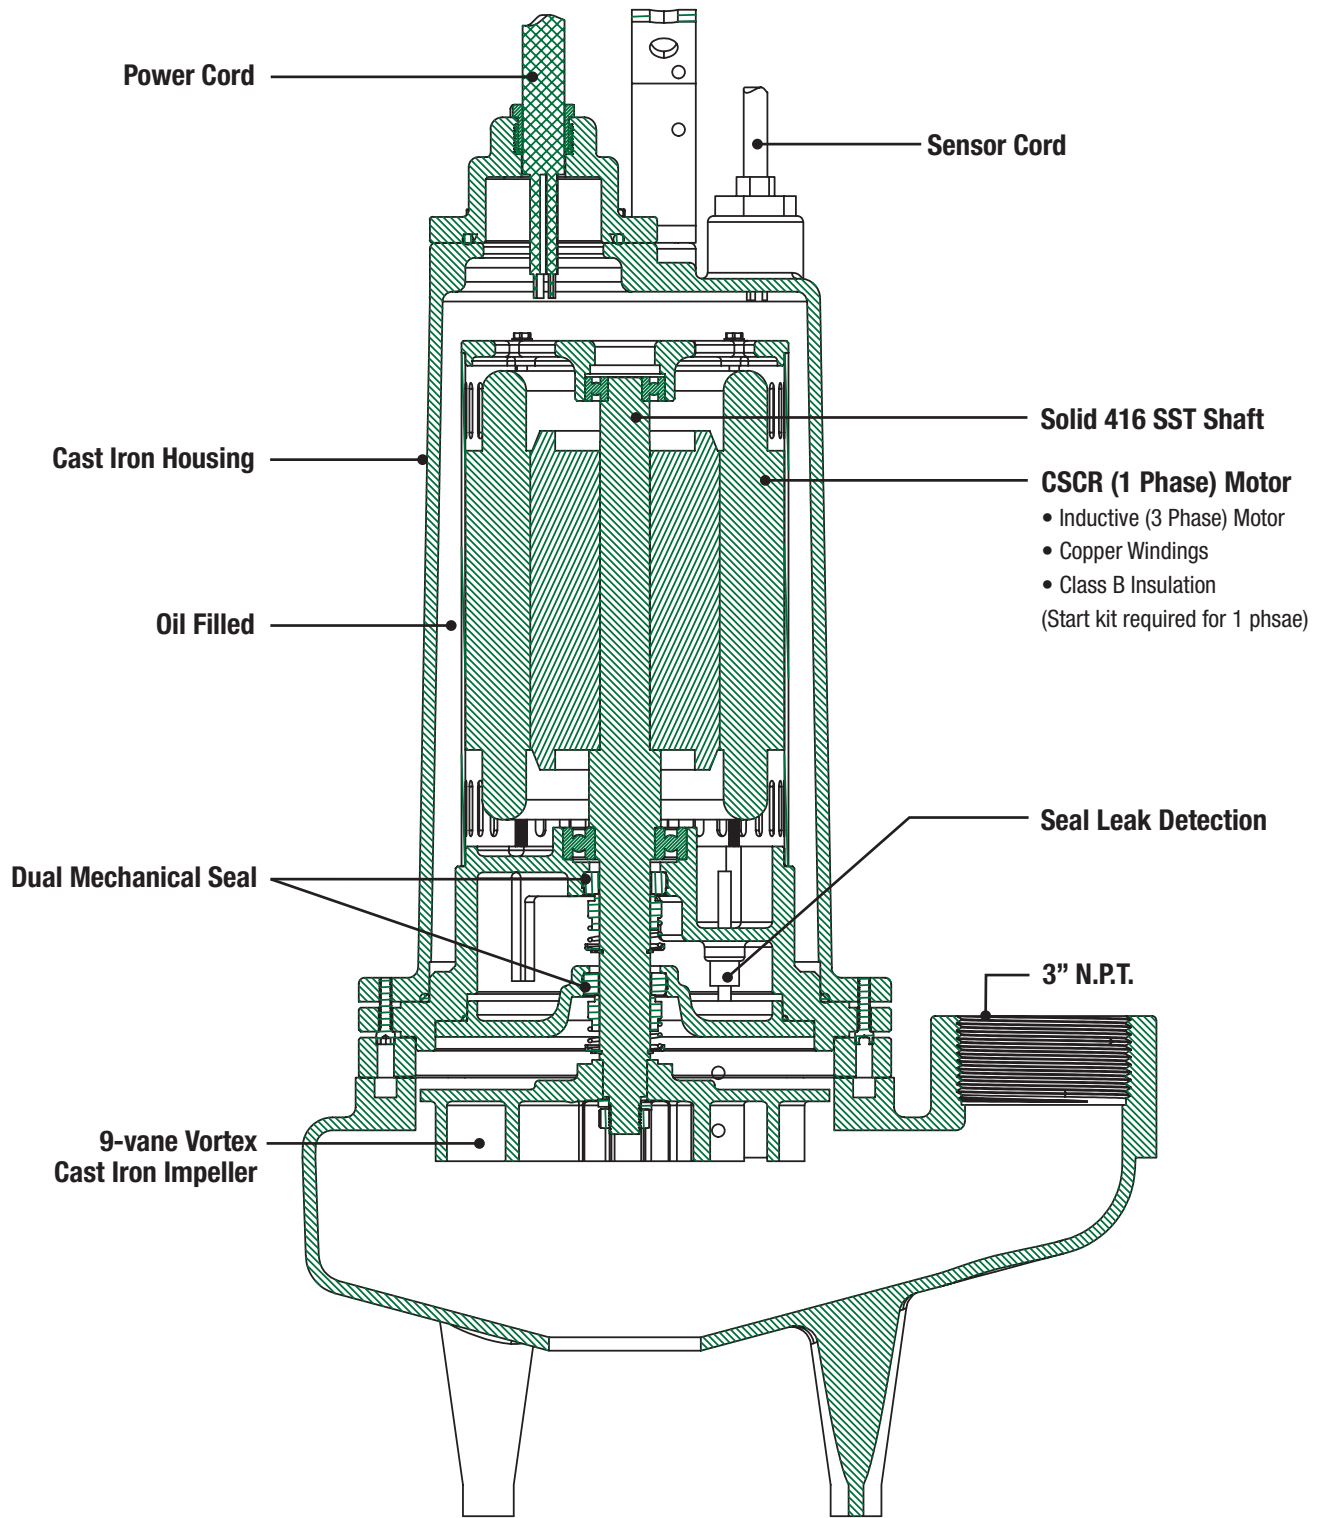

SEWAGE PUMPS
SWHD500 Features

P U M P

Honest, Professional, Dependable

1899 Cottage Street, Ashland, Ohio 44805

Telephone: 855 281-6830 • Fax: 877 326-1994 • ashlandpump.com