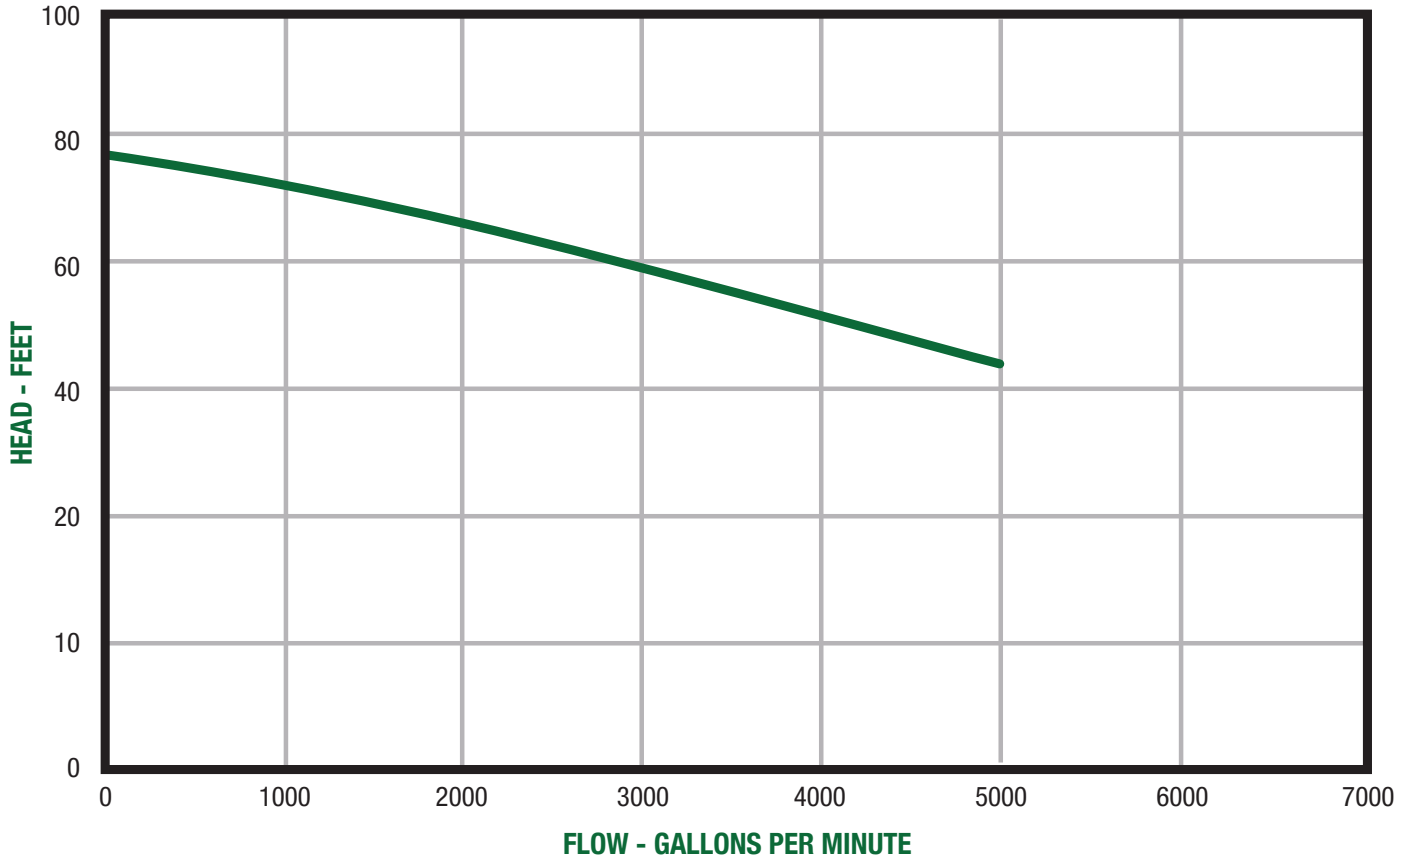

SOLIDS HANDLING PUMPS

Performance Data: **12ANC10000**

RPM: **1180** Discharge: **12"** Solids: **4"**

P U M P

Honest, Professional, Dependable

1191 Commerce Parkway, Ashland, Ohio 44805

Telephone: 855 281-6830 • Fax: 877 326-1994 • ashlandpump.com