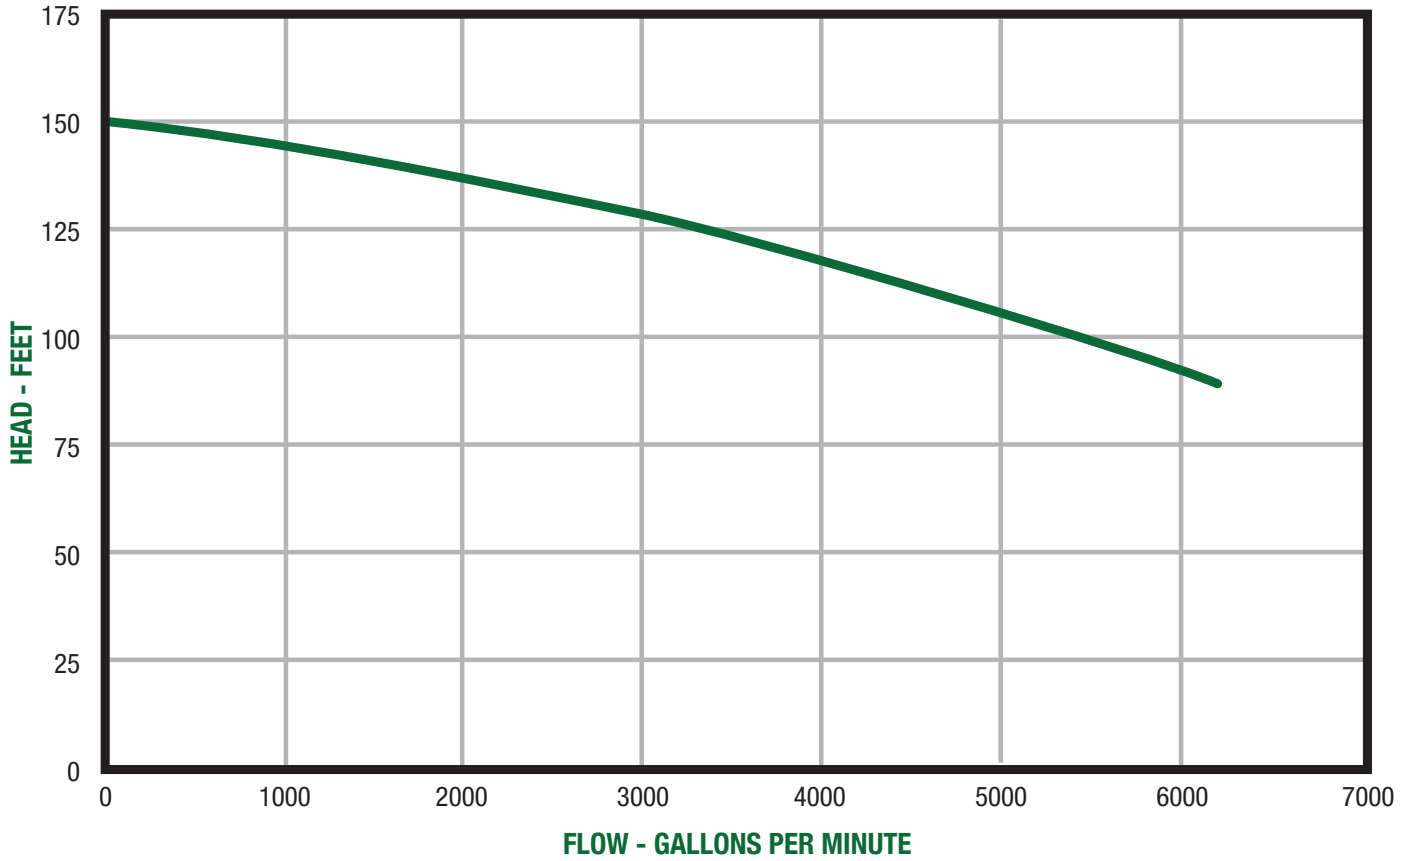

SOLIDS HANDLING PUMPS

Performance Data: **12ANC25000**

RPM: **1180** Discharge: **12"** Solids: **4"**

P U M P

Honest, Professional, Dependable

1191 Commerce Parkway, Ashland, Ohio 44805

Telephone: 855 281-6830 • Fax: 877 326-1994 • ashlandpump.com