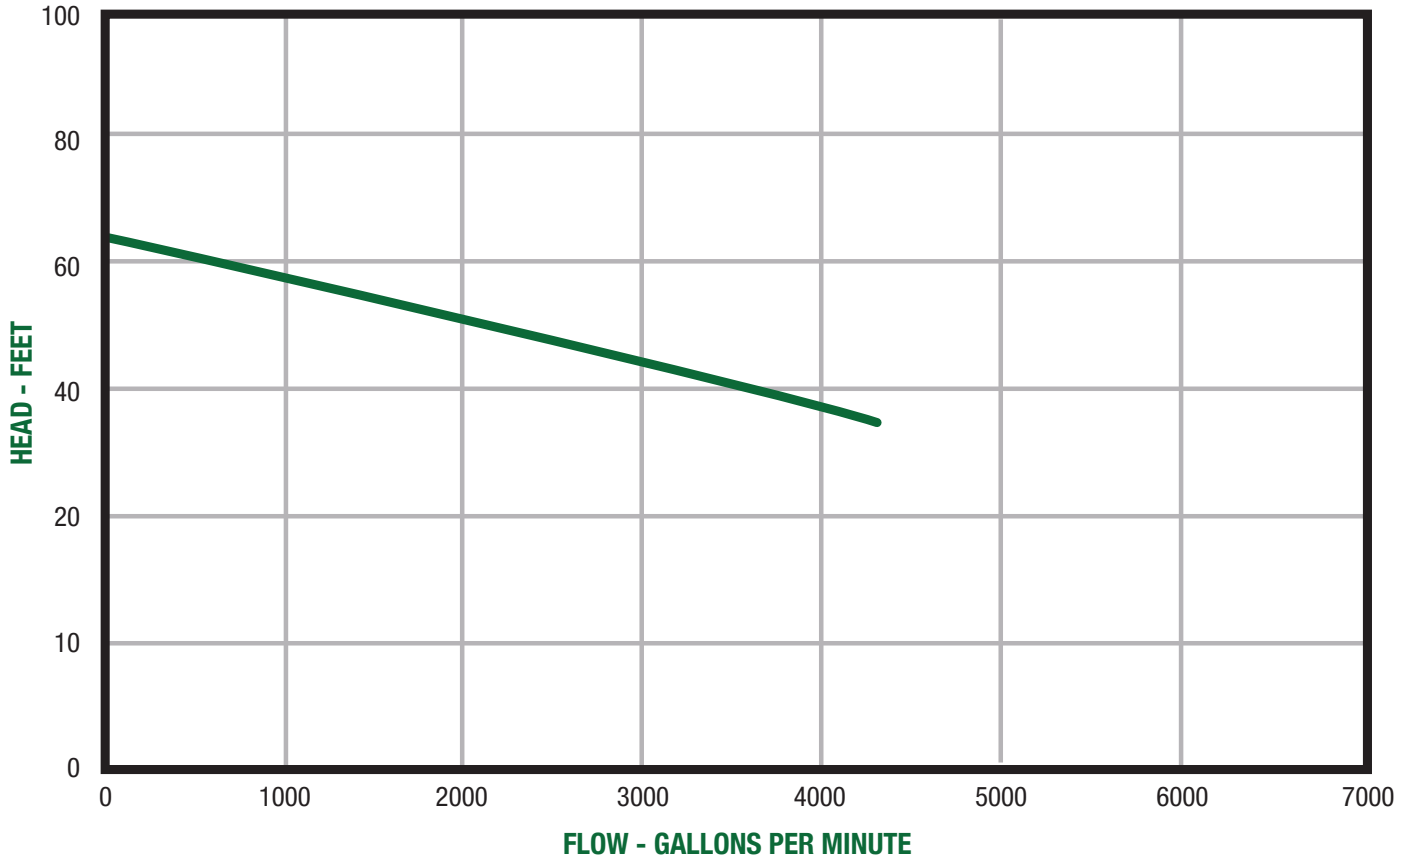

SOLIDS HANDLING PUMPS

Performance Data: **12ANC6000**

RPM: **1180** Discharge: **12"** Solids: **4"**

P U M P

Honest, Professional, Dependable

1191 Commerce Parkway, Ashland, Ohio 44805

Telephone: 855 281-6830 • Fax: 877 326-1994 • ashlandpump.com