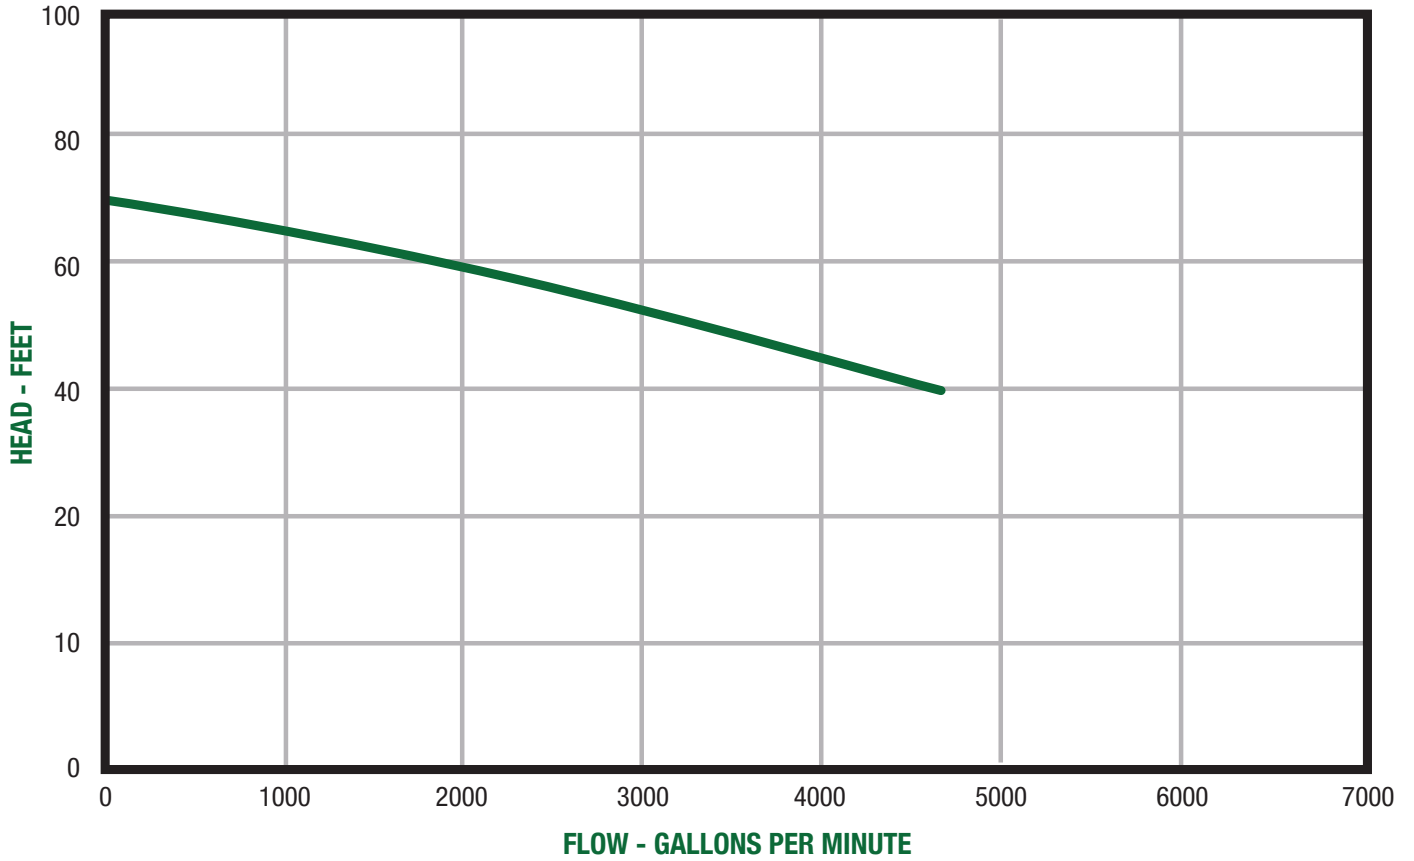

SOLIDS HANDLING PUMPS

Performance Data: **12ANC7500**

RPM: **1180** Discharge: **12"** Solids: **4"**

P U M P

Honest, Professional, Dependable

1191 Commerce Parkway, Ashland, Ohio 44805

Telephone: 855 281-6830 • Fax: 877 326-1994 • ashlandpump.com