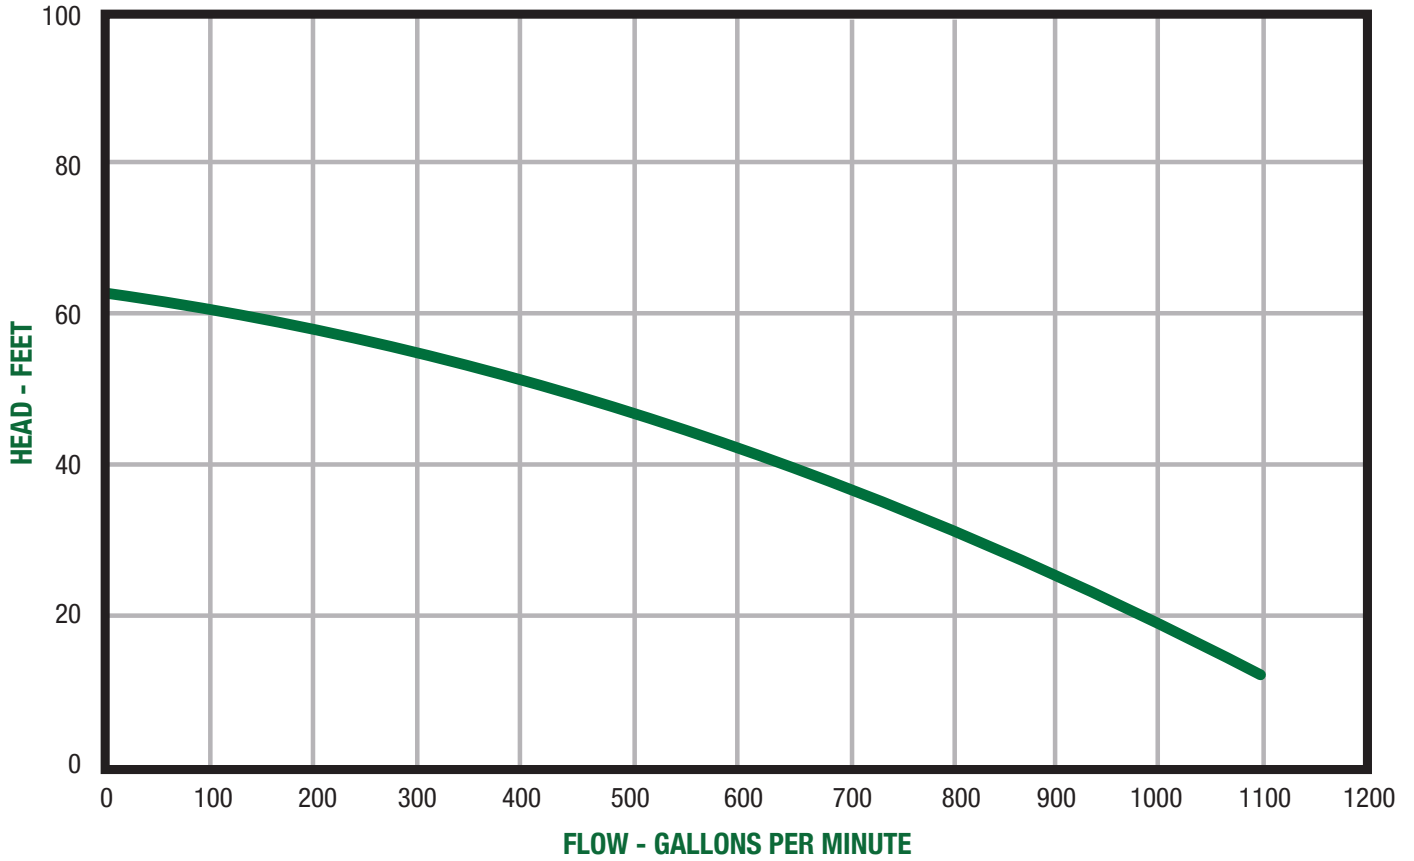

SOLIDS HANDLING PUMPS

Performance Data: **4ANC1000**

RPM: **1750** Discharge: **4"** Solids: **3"**

P U M P

Honest, Professional, Dependable

1191 Commerce Parkway, Ashland, Ohio 44805

Telephone: 855 281-6830 • Fax: 877 326-1994 • ashlandpump.com