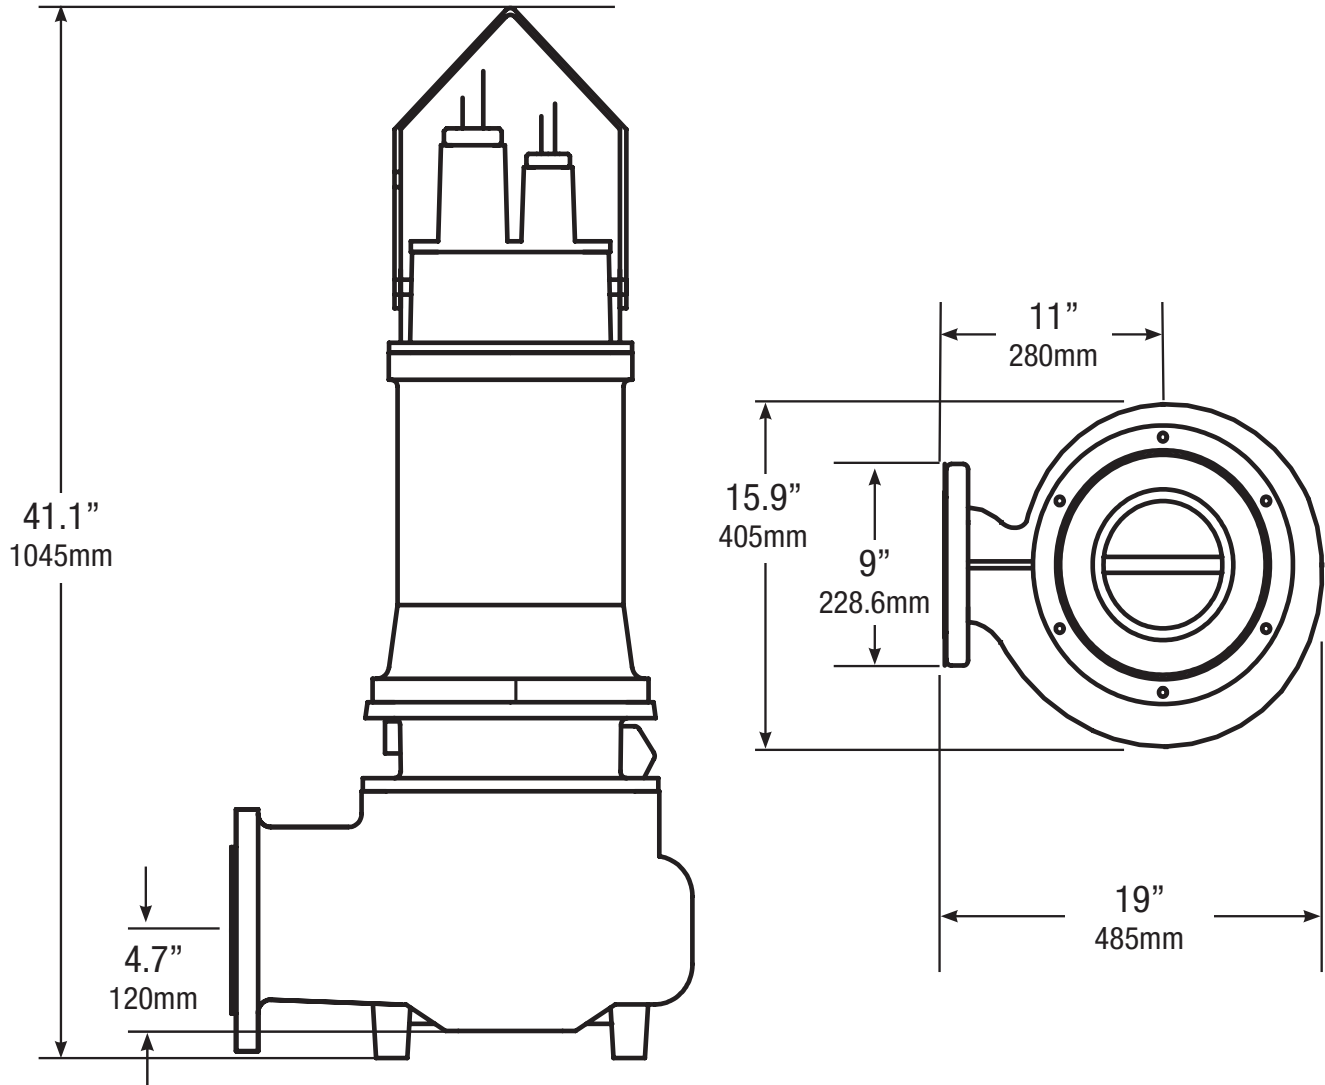

SOLIDS HANDLING PUMPS

Dimensional Data: **4ANC2000**

P U M P

Honest, Professional, Dependable

1191 Commerce Parkway, Ashland, Ohio 44805

Telephone: 855 281-6830 • Fax: 877 326-1994 • ashlandpump.com