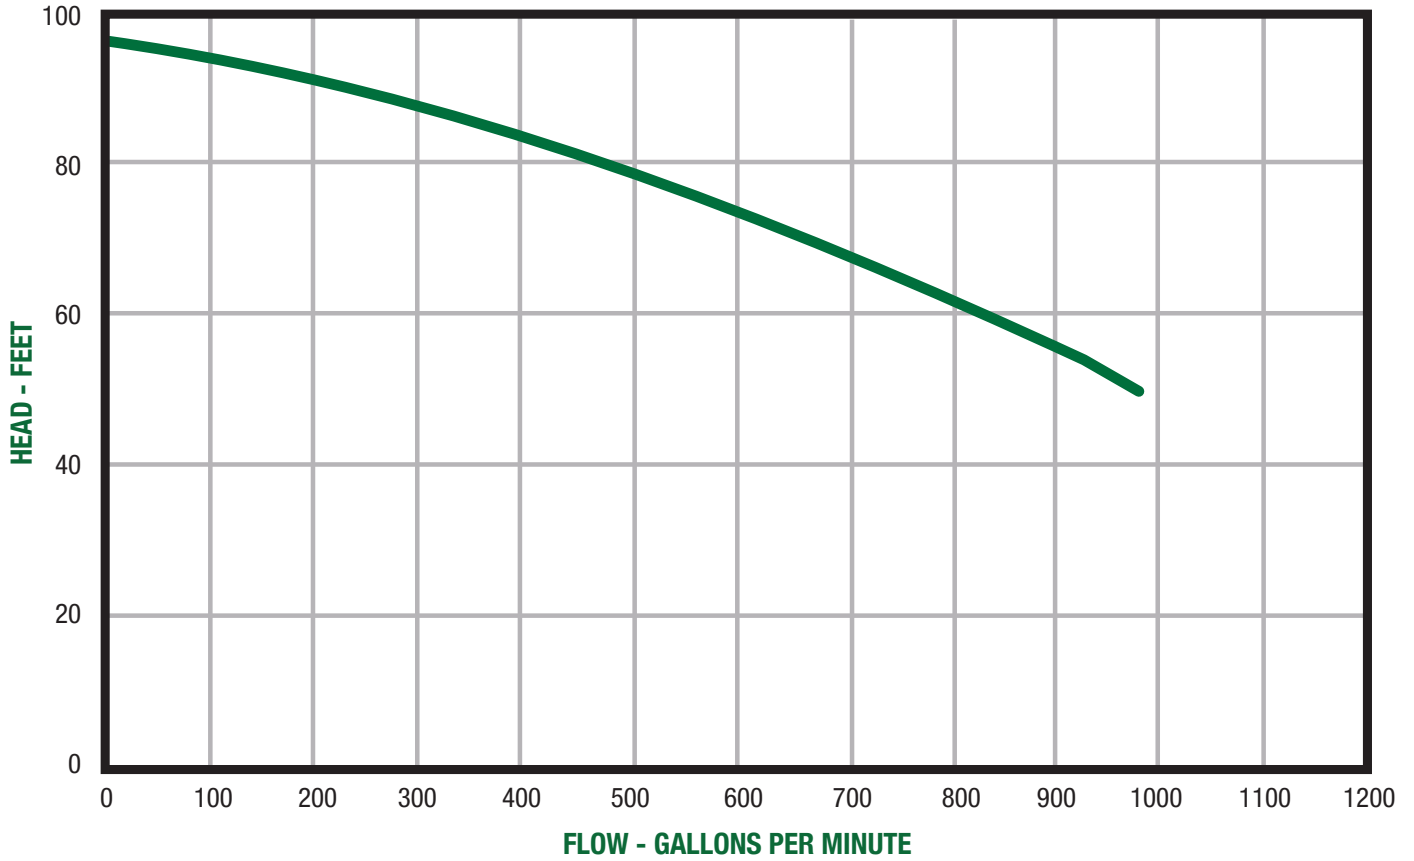

SOLIDS HANDLING PUMPS

Performance Data: **4ANC2000**

RPM: **1750** Discharge: **4"** Solids: **3"**

P U M P

Honest, Professional, Dependable

1191 Commerce Parkway, Ashland, Ohio 44805

Telephone: 855 281-6830 • Fax: 877 326-1994 • ashlandpump.com