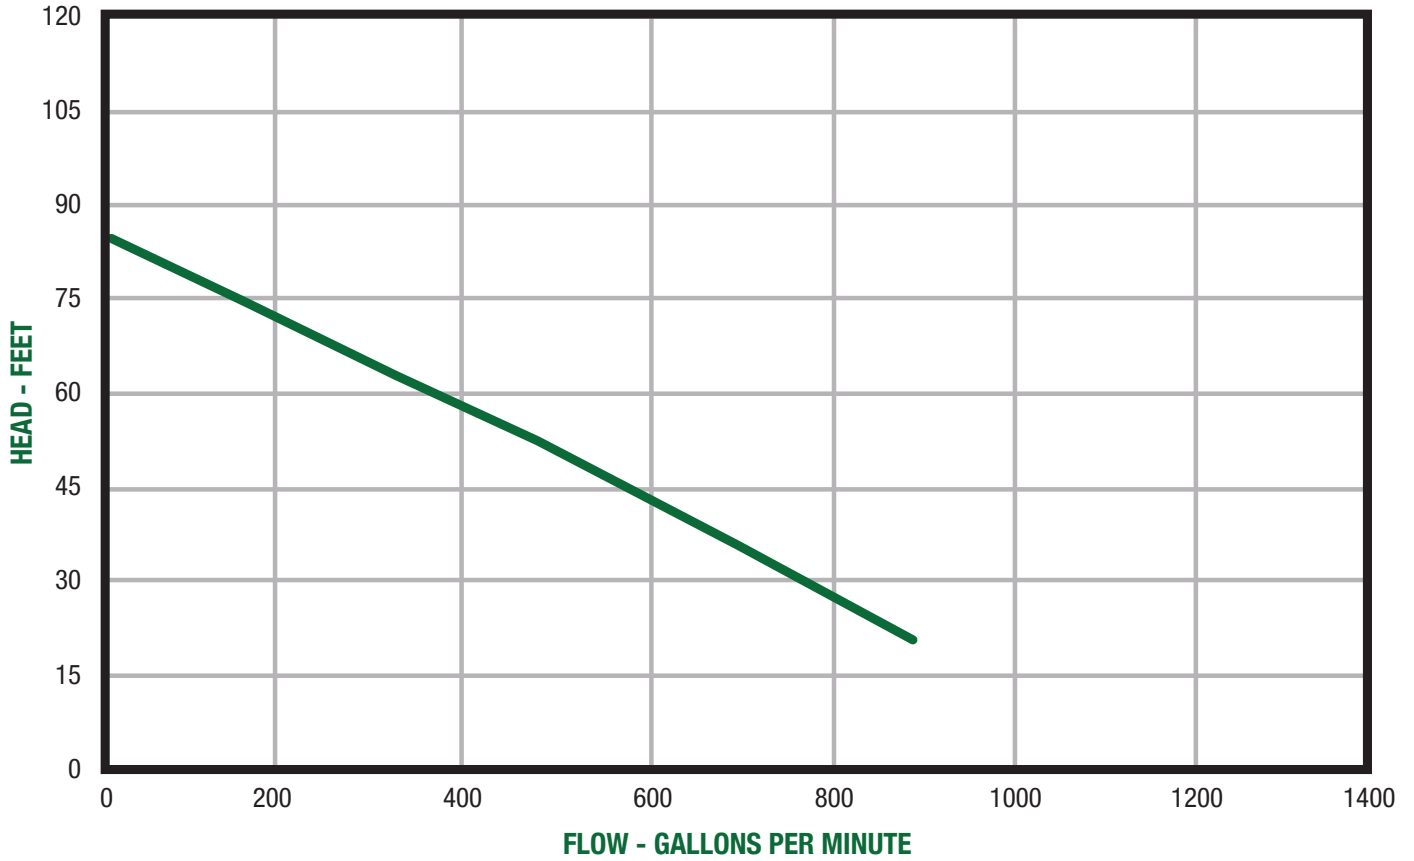

SOLIDS HANDLING PUMPS

Performance Data: **4ANCM1000**

RPM: **1750** Discharge: **4"** Solids: **3"**

P U M P

Honest, Professional, Dependable

1191 Commerce Parkway, Ashland, Ohio 44805

Telephone: 855 281-6830 • Fax: 877 326-1994 • ashlandpump.com