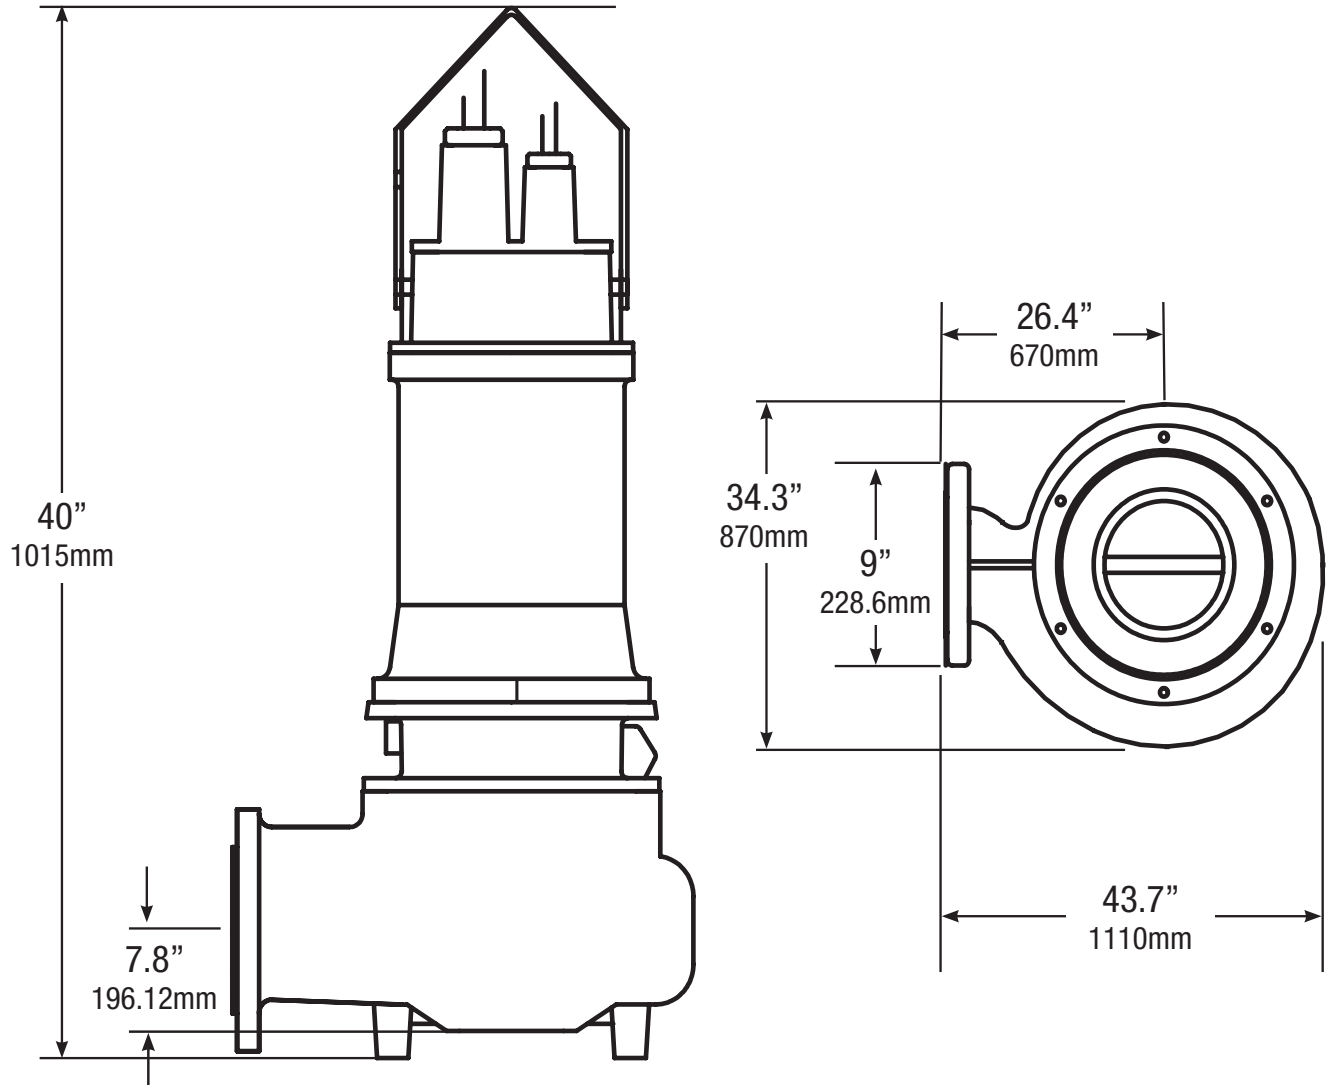

SOLIDS HANDLING PUMPS

Dimensional Data: **4ANCM2000**

P U M P

Honest, Professional, Dependable

1191 Commerce Parkway, Ashland, Ohio 44805

Telephone: 855 281-6830 • Fax: 877 326-1994 • ashlandpump.com