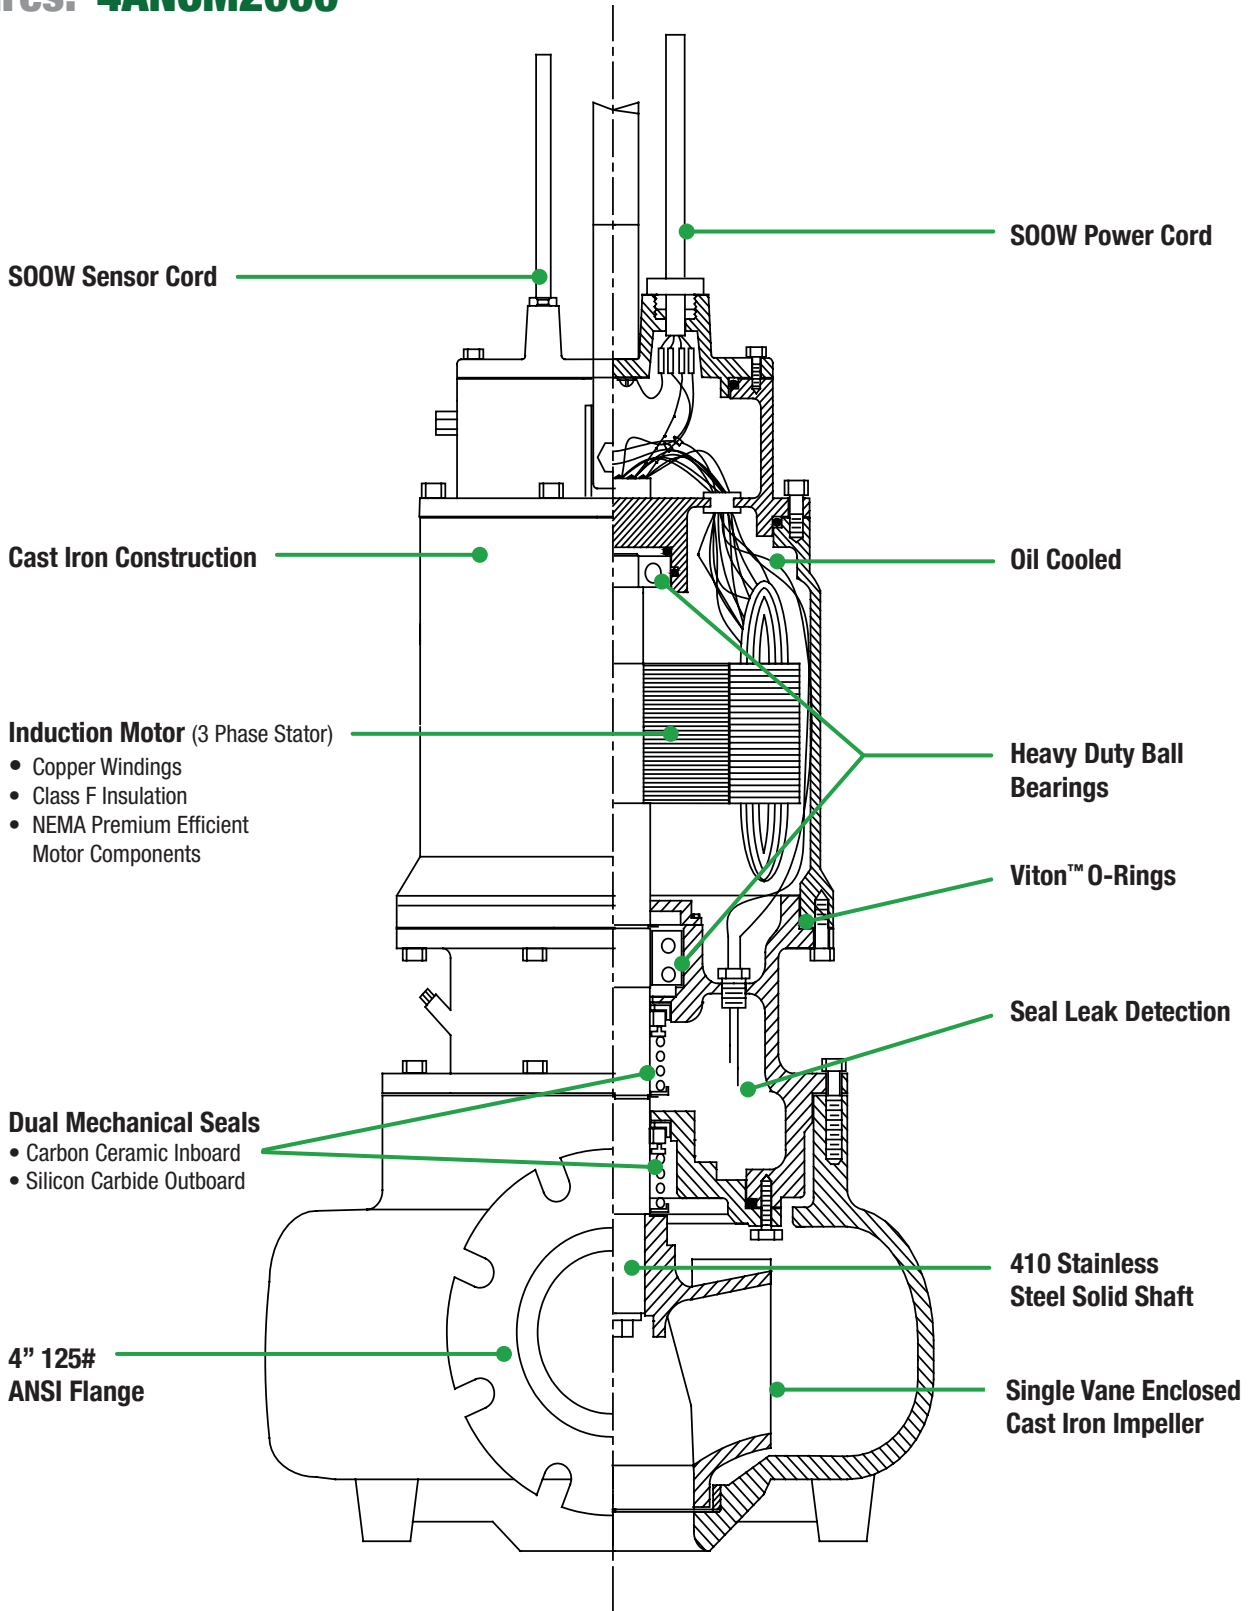

SOLIDS HANDLING PUMPS

Features: **4ANCM2000**

P U M P

Honest, Professional, Dependable

1191 Commerce Parkway, Ashland, Ohio 44805

Telephone: 855 281-6830 • Fax: 877 326-1994 • ashlandpump.com