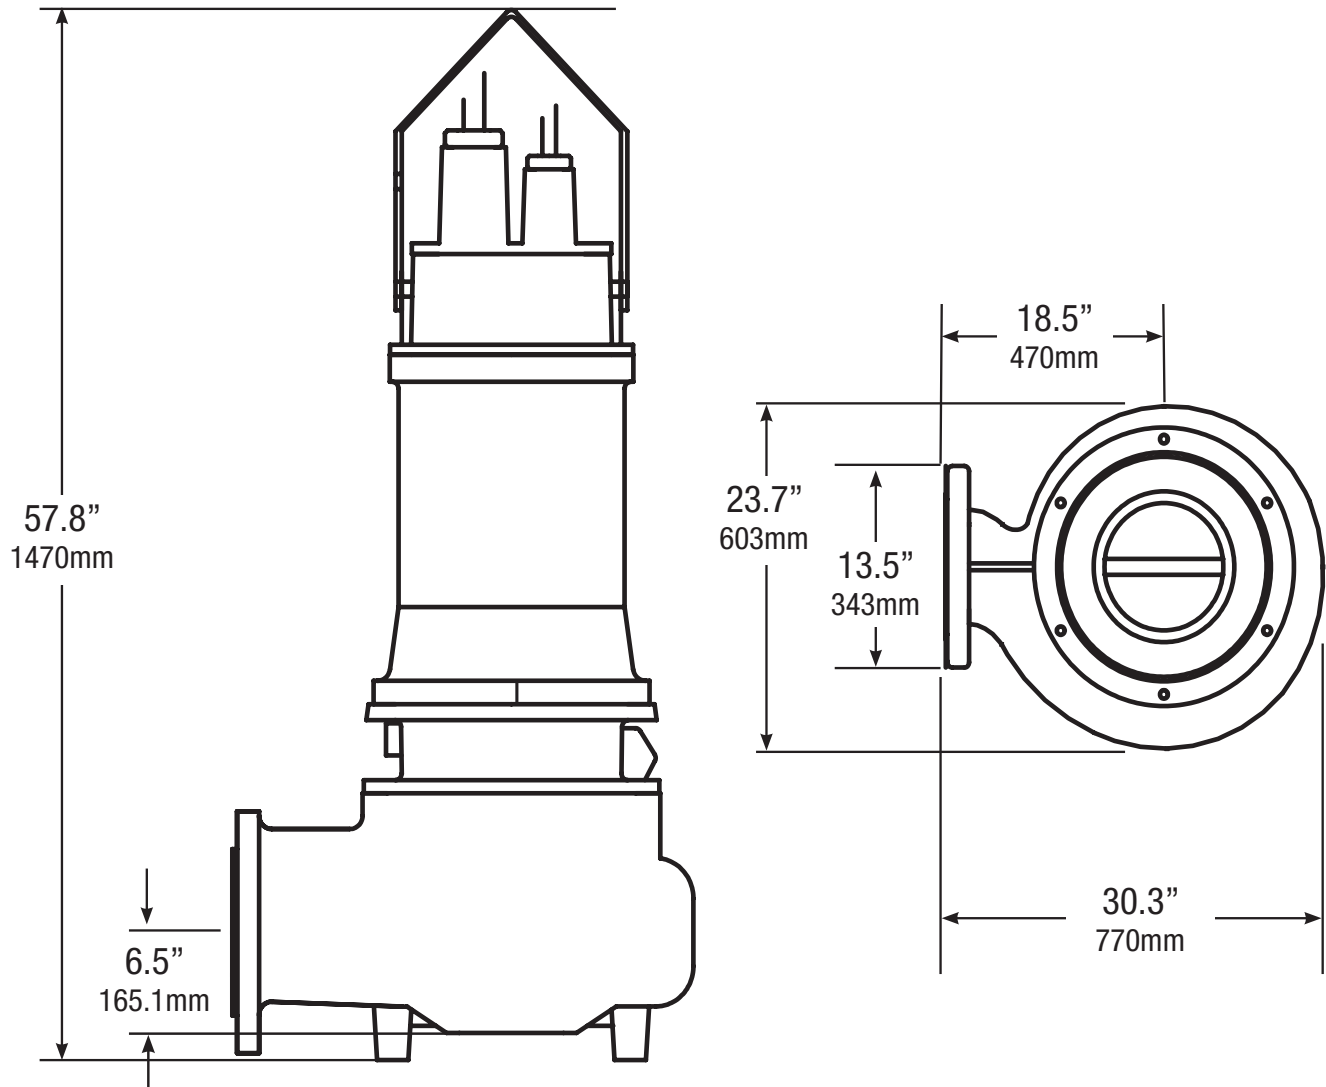

SOLIDS HANDLING PUMPS

Dimensional Data: **8ANC10000**

P U M P

Honest, Professional, Dependable

1191 Commerce Parkway, Ashland, Ohio 44805

Telephone: 855 281-6830 • Fax: 877 326-1994 • ashlandpump.com