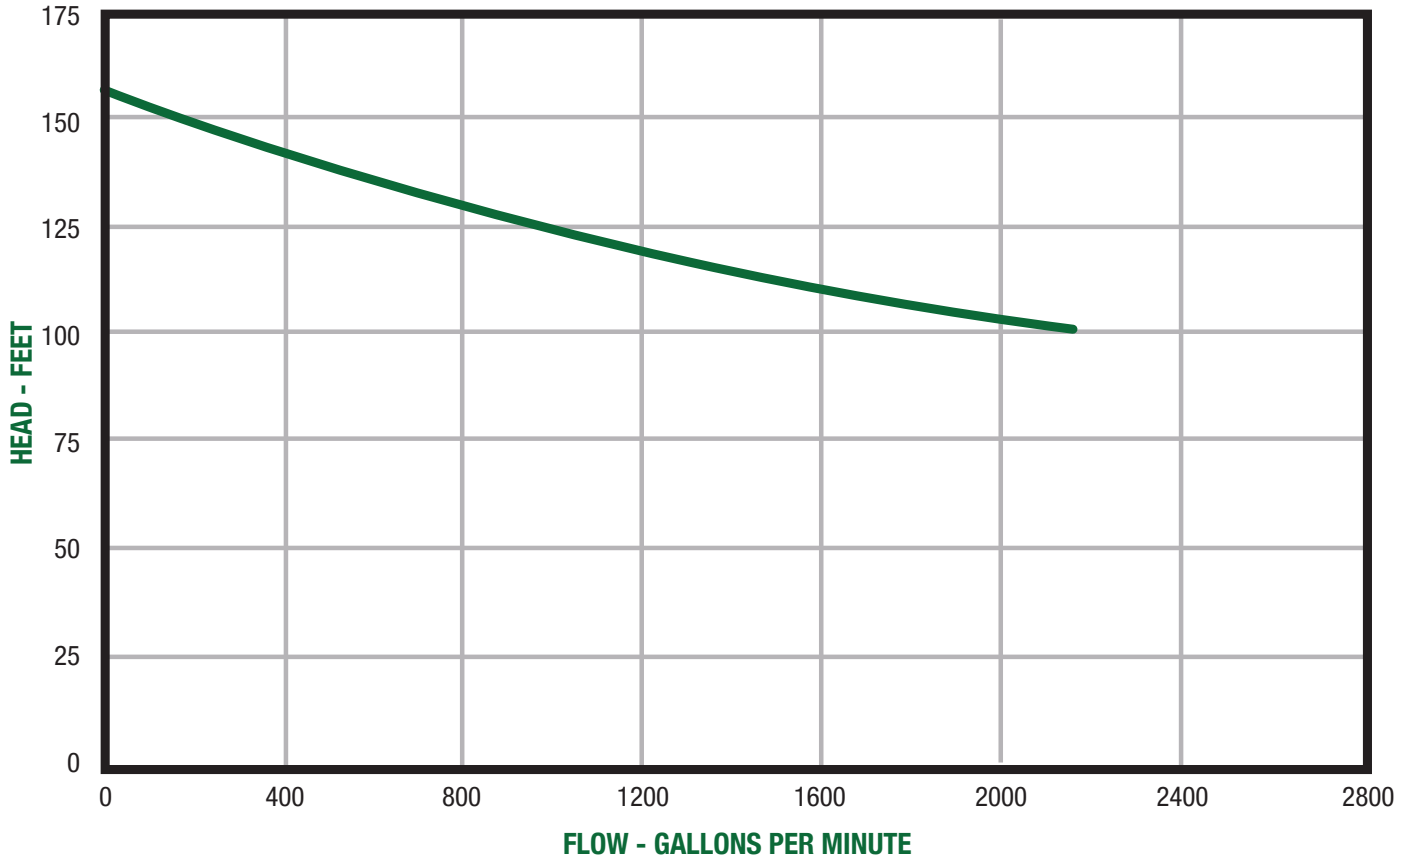

SOLIDS HANDLING PUMPS

Performance Data: **8ANC10000**

RPM: **1750** Discharge: **8"** Solids: **3"**

P U M P

Honest, Professional, Dependable

1191 Commerce Parkway, Ashland, Ohio 44805

Telephone: 855 281-6830 • Fax: 877 326-1994 • ashlandpump.com