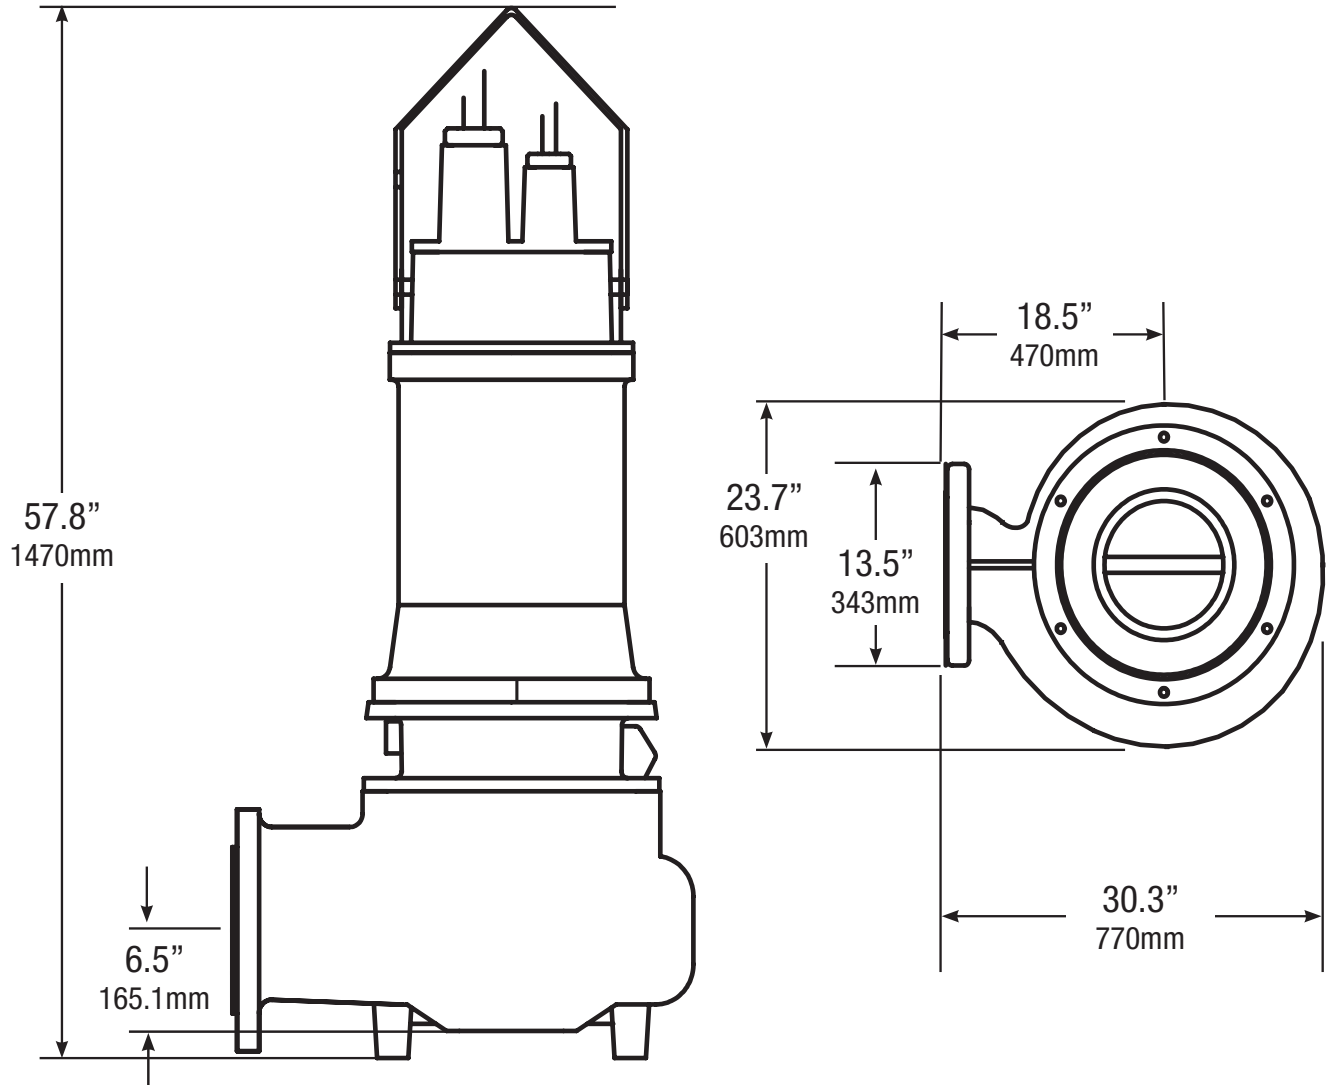

SOLIDS HANDLING PUMPS

Dimensional Data: **8ANC7500**

P U M P

Honest, Professional, Dependable

1191 Commerce Parkway, Ashland, Ohio 44805

Telephone: 855 281-6830 • Fax: 877 326-1994 • ashlandpump.com