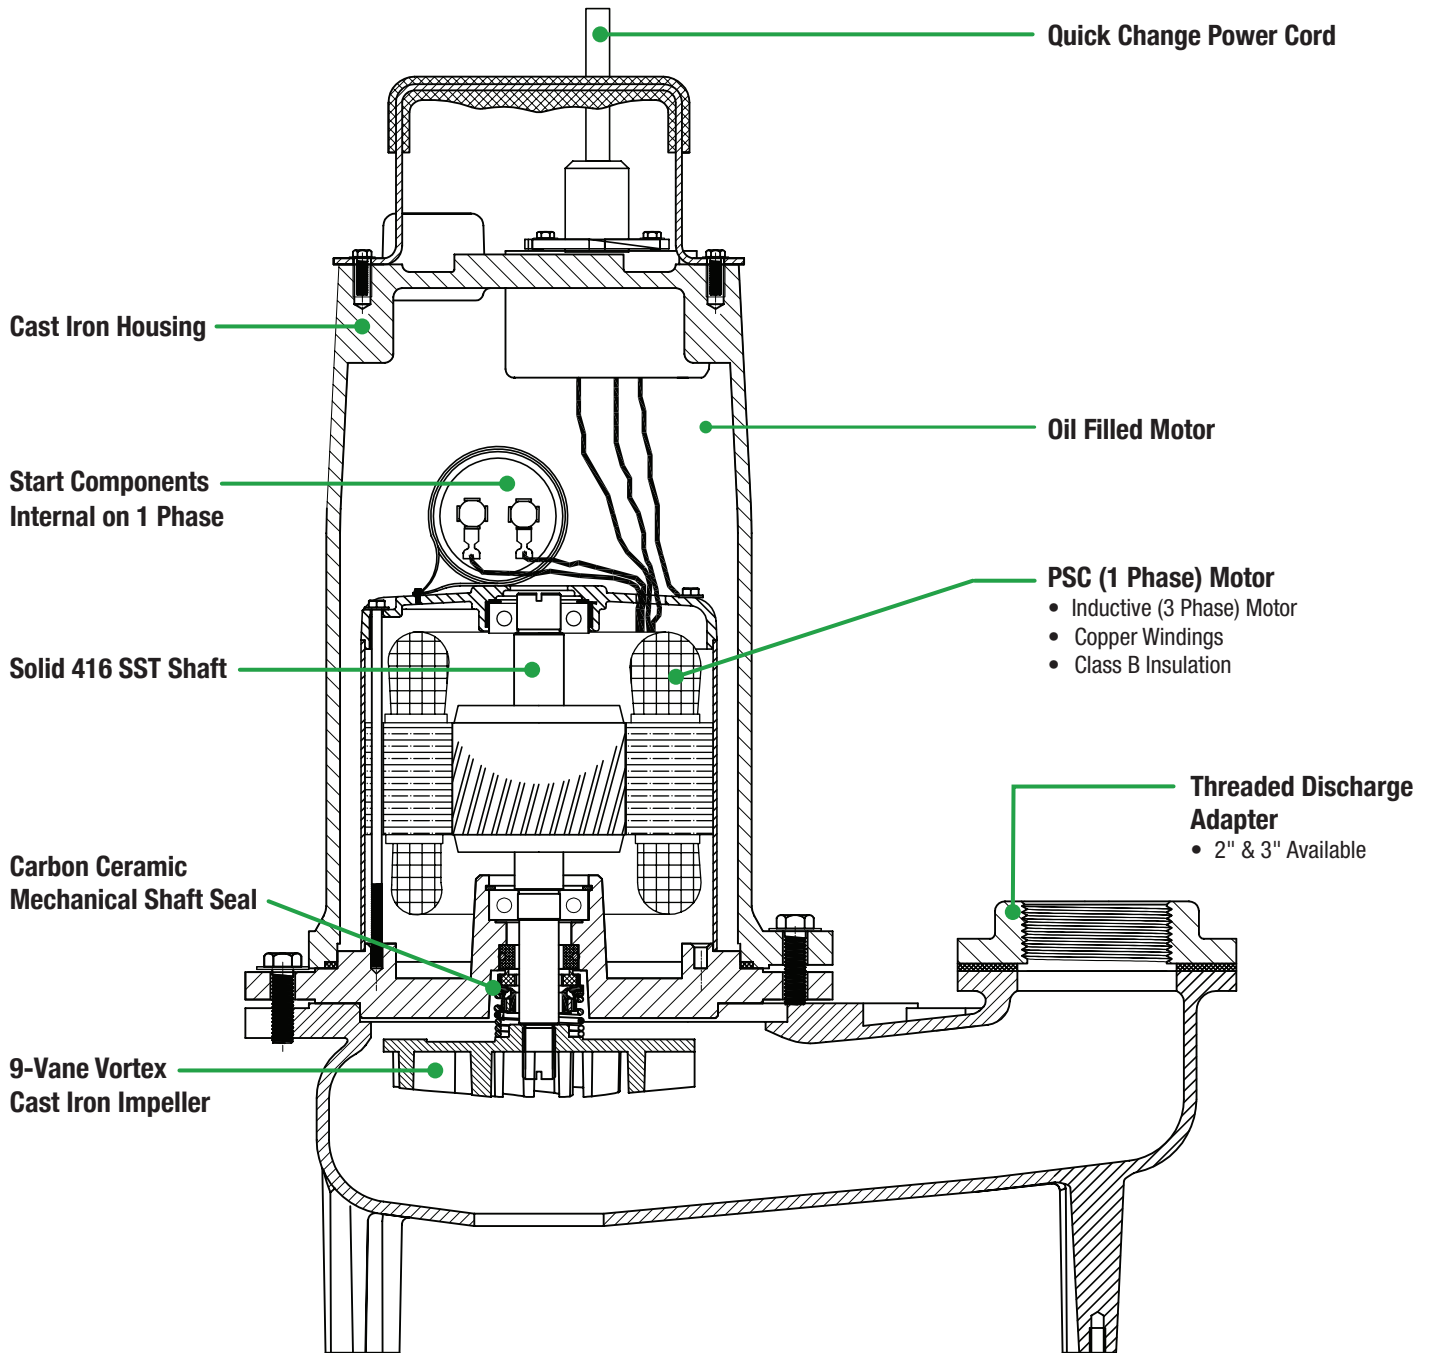

SEWAGE PUMPS
Features: **SWH50**

P U M P

Honest, Professional, Dependable

1191 Commerce Parkway, Ashland, Ohio 44805
Telephone: 855 281-6830 • Fax: 877 326-1994 • ashlandpump.com